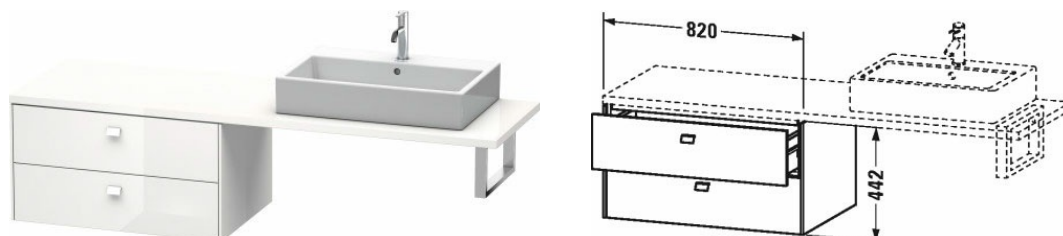

Brioso Low cabinet for console # BR5139

|< 820 mm >|

Low cabinet for console	Dimension	Weight	Order number
2 drawers			
Colors			
M07 Concrete Grey Matt Decor M16 Black Oak M18 White Matt Decor M21 Walnut Dark Decor M22 White High Gloss Decor M30 Natural Oak M35 Oak Terra M43 Basalt Matt Decor M49 Graphite Matt Decor M53 Chestnut Dark Decor M75 Linen Decor M79 Natural Walnut Decor M91 Taupe Matt Decor			
Variant			
	820 x 550 mm		BR5139
Infobox			
Console not included in delivery, please order separately, Please keep 20 mm space to the wall for niche application, Dividing system optional, lay-in component # UV 9846, Please specify when ordering:, - Handle variant, please see page XXX			
Suitable products			
Dividing system Individual and retrofittable dividing system with cover, Black diamond, for vanity unit for console and low cabinet for console, 115 x 370 mm	115 x 370 mm		UV9846

All drawings contain the necessary measurements which are subject to standard tolerances. They are stated in mm and are non-binding. Exact measurements, in particular for customised installation scenarios, can only be taken from the finished piece.