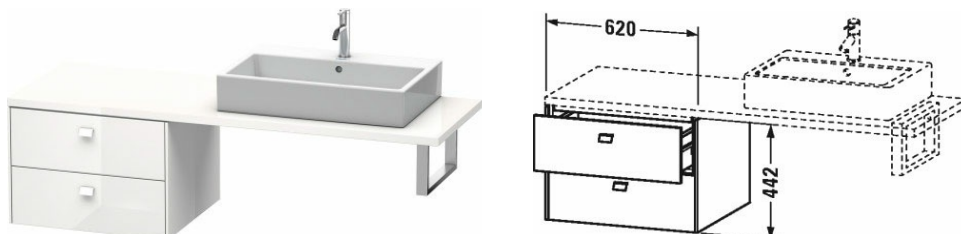

Brioso Low cabinet for console # BR5138

|< 620 mm >|

Low cabinet for console	Dimension	Weight	Order number
2 drawers			
Colors			
M07 Concrete Grey Matt Decor M16 Black Oak M18 White Matt Decor M21 Walnut Dark Decor M22 White High Gloss Decor M30 Natural Oak M35 Oak Terra M43 Basalt Matt Decor M49 Graphite Matt Decor M53 Chestnut Dark Decor M75 Linen Decor M79 Natural Walnut Decor M91 Taupe Matt Decor			
Variant			
	620 x 550 mm		BR5138
Infobox			
Console not included in delivery, please order separately, Please keep 20 mm space to the wall for niche application, Dividing system optional, lay-in component # UV 9846, Please specify when ordering; - Handle variant, please see page XXX			
Suitable products			
Dividing system Individual and retrofittable dividing system with cover, Black diamond, for vanity unit for console and low cabinet for console, 115 x 370 mm	115 x 370 mm		UV9846

All drawings contain the necessary measurements which are subject to standard tolerances. They are stated in mm and are non-binding. Exact measurements, in particular for customised installation scenarios, can only be taken from the finished piece.