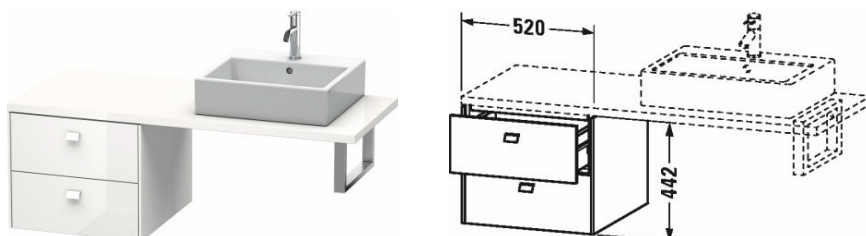

Brioso Low cabinet for console # BR5137

|< 520 mm >|

Low cabinet for console	Dimension	Weight	Order number
2 drawers			
Colors			
M07 Concrete Grey Matt Decor M16 Black Oak M18 White Matt Decor M21 Walnut Dark Decor M22 White High Gloss Decor M30 Natural Oak M35 Oak Terra M43 Basalt Matt Decor M49 Graphite Matt Decor M53 Chestnut Dark Decor M75 Linen Decor M79 Natural Walnut Decor M91 Taupe Matt Decor			
Variant			
	520 x 550 mm		BR5137
Infobox			
Console not included in delivery, please order separately, Please keep 20 mm space to the wall for niche application, Dividing system optional, lay-in component # UV 9846, Please specify when ordering:, - Handle variant, please see page XXX			
Suitable products			
Dividing system Individual and retrofittable dividing system with cover, Black diamond, for vanity unit for console and low cabinet for console, 115 x 370 mm	115 x 370 mm		UV9846

All drawings contain the necessary measurements which are subject to standard tolerances. They are stated in mm and are non-binding. Exact measurements, in particular for customised installation scenarios, can only be taken from the finished piece.