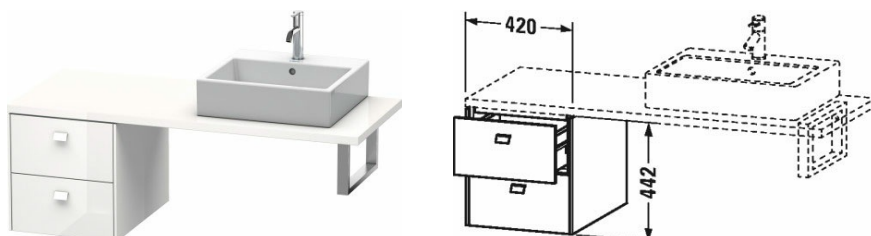

Brioso Low cabinet for console # BR5136

| < 420 mm > |

Low cabinet for console	Dimension	Weight	Order number
2 drawers			
Colors			
M07 Concrete Grey Matt Decor M16 Black Oak M18 White Matt Decor M21 Walnut Dark Decor M22 White High Gloss Decor M30 Natural Oak M35 Oak Terra M43 Basalt Matt Decor M49 Graphite Matt Decor M53 Chestnut Dark Decor M75 Linen Decor M79 Natural Walnut Decor M91 Taupe Matt Decor			
Variant			
	420 x 550 mm		BR5136
Infobox			
Console not included in delivery, please order separately, Please keep 20 mm space to the wall for niche application, Dividing system optional, lay-in component # UV 9846, Please specify when ordering; - Handle variant, please see page XXX			
Suitable products			
Dividing system Individual and retrofittable dividing system with cover, Black diamond, for vanity unit for console and low cabinet for console, 115 x 370 mm	115 x 370 mm		UV9846