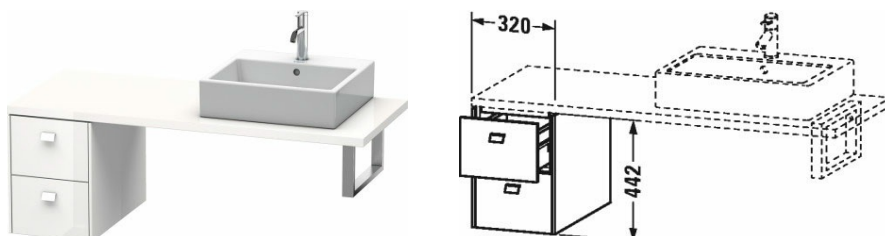

**Brioso Low cabinet for console # BR5135**

| &lt; 320 mm &gt; |

Low cabinet for console	Dimension	Weight	Order number
2 drawers			
<b>Colors</b>			
M07 Concrete Grey Matt Decor M16 Black Oak M18 White Matt Decor M21 Walnut Dark Decor M22 White High Gloss Decor M30 Natural Oak M35 Oak Terra M43 Basalt Matt Decor M49 Graphite Matt Decor M53 Chestnut Dark Decor M75 Linen Decor M79 Natural Walnut Decor M91 Taupe Matt Decor			
<b>Variant</b>			
	320 x 550 mm		BR5135
<b>Infobox</b>			
Console not included in delivery, please order separately, Please keep 20 mm space to the wall for niche application, Dividing system optional, lay-in component # UV 9846, Please specify when ordering; - Handle variant, please see page XXX			
<b>Suitable products</b>			
Dividing system Individual and retrofittable dividing system with cover, Black diamond, for vanity unit for console and low cabinet for console, 115 x 370 mm	115 x 370 mm		UV9846