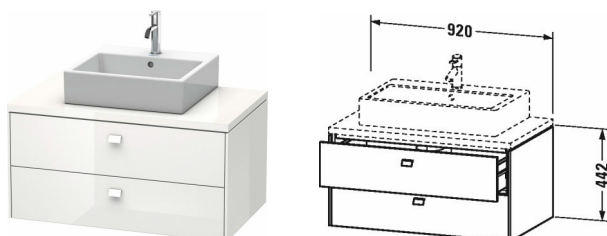

Brioso Vanity unit for console # BR5118

| < 920 mm > |

Vanity unit for console	Dimension	Weight	Order number
2 drawers, upper drawer including cut-out for siphon and siphon cover			
Colors			
M07 Concrete Grey Matt Decor M16 Black Oak M18 White Matt Decor M21 Walnut Dark Decor M22 White High Gloss Decor M30 Natural Oak M35 Oak Terra M43 Basalt Matt Decor M49 Graphite Matt Decor M53 Chestnut Dark Decor M75 Linen Decor M79 Natural Walnut Decor M91 Taupe Matt Decor			
Variant			
	920 x 550 mm		BR5118
Infobox			
Space saving siphon # 005076 is recommended, Console not included in delivery, please order separately, Please keep 20 mm space to the wall for niche application, Dividing system optional, lay-in component # UV 9846, Please specify when ordering:, - Handle variant, please see page XXX, - Model-no. ceramic, please see page xxx			
Suitable products			
Dividing system Individual and retrofittable dividing system with cover, Black diamond, for vanity unit for console and low cabinet for console, 115 x 370 mm	115 x 370 mm		UV9846
Space saving siphon 31,75 mm, 1 1/4" mm	1 1/4" mm		005076
Washbowl ground, without overflow, without tap platform, fixings included, cUPC® listed*, 580 x 415 mm	580 x 415 mm		031758
Vanity basin countertop basin, without overflow, without tap platform, fixings included, cUPC® listed*, 580 x 415 mm	580 x 415 mm		031758
Above counter basin ground, without overflow, with tap platform, fixings included, 500 x 500 mm	500 x 500 mm		032050
Washbowl with overflow, without tap platform, overflow clip chrome included, fixings included, cUPC® listed*, 420 x 420 mm	420 x 420 mm		033342
Washbowl with overflow, without tap platform, overflow clip chrome included, fixings included, cUPC® listed*, 550 x 420 mm	550 x 420 mm		033452