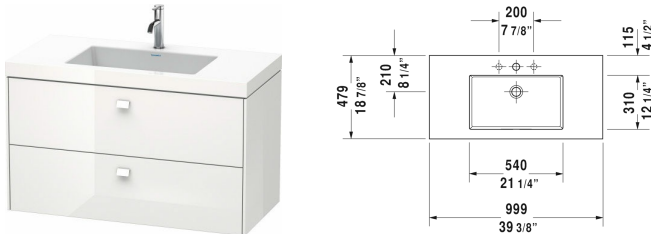

**Brioso Furniture washbasin c-bonded with vanity wall-mounted
BR4607 N/O**

| < 39 3/8" Inch > |

Furniture washbasin c-bonded with vanity wall-mounted	Dimension	Weight	Order number
2 drawers, upper drawer including cut-out for siphon and siphon cover, without overflow, with faucet deck, ceramic covered slotted waste included, space-saving siphon included			
Colors			
M07 Concrete Gray Matte (Decor) M16 Black Oak M18 White Matte M21 Walnut Dark (Decor) M22 White High Gloss (Decor) M30 Natural Oak M35 Oak Terra M43 Basalt Matte (Decor) M49 Graphite Matt (Decor) M52 European Oak (Decor) M53 Chestnut Dark (Decor) M75 Linen (Decor) M79 Natural Walnut (Decor) M91 Taupe Matte (Decor)			
Variant			
furniture washbasin Vero Air included	39 3/8" x 18 7/8" Inch		BR4607 N/O
Infobox			
This product is only available in the combination with ceramic series Vero Air and furniture series Brioso, The vanity unit is permanently bonded to the washbasin and delivered together as one unit, Washbasin not available with WonderGliss, Ceramic is additionally secured to the wall via a separate enclosed mounting rail. Complete hardware set is included with delivery. Please follow the mounting instructions, Dividing system optional for self-install # UV 9845, Required specification for ordering:			
Suitable products			
Dividing system self-install dividing system including lid, Black Diamond, for vanity unit, 4 1/2" x 12 5/8" Inch	4 1/2" x 12 5/8" Inch		UV9845

All drawings contain the necessary measurements which are subject to standard tolerances. They are stated in inch & mm and are non-binding. Exact measurements, in particular for customized installation scenarios, can only be taken from the finished ceramic piece.