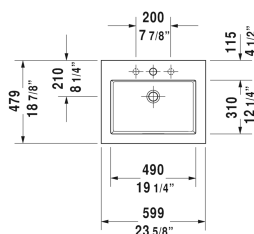

**Brioso Furniture washbasin c-bonded with vanity wall-mounted
BR4605 N/0**

| < 23 5/8" Inch > |

Furniture washbasin c-bonded with vanity wall-mounted	Dimension	Weight	Order number
2 drawers, upper drawer including cut-out for siphon and siphon cover, without overflow, with faucet deck, ceramic covered slotted waste included, space-saving siphon included			
Colors			
M07 Concrete Gray Matte (Decor) M16 Black Oak M18 White Matte M21 Walnut Dark (Decor) M22 White High Gloss (Decor) M30 Natural Oak M35 Oak Terra M43 Basalt Matte (Decor) M49 Graphite Matt (Decor) M52 European Oak (Decor) M53 Chestnut Dark (Decor) M75 Linen (Decor) M79 Natural Walnut (Decor) M91 Taupe Matte (Decor)			
Variant			
furniture washbasin Vero Air included	23 5/8" x 18 7/8" Inch		BR4605 N/0
Infobox			
This product is only available in the combination with ceramic series Vero Air and furniture series Brioso, The vanity unit is permanently bonded to the washbasin and delivered together as one unit, Washbasin not available with WonderGliss, Ceramic is additionally secured to the wall via a separate enclosed mounting rail. Complete hardware set is included with delivery. Please follow the mounting instructions, Dividing system optional for self-install # UV 9845, Required specification for ordering:			
Suitable products			
Dividing system self-install dividing system including lid, Black Diamond, for vanity unit, 4 1/2" x 12 5/8" Inch	4 1/2" x 12 5/8" Inch		UV9845

All drawings contain the necessary measurements which are subject to standard tolerances. They are stated in inch & mm and are non-binding. Exact measurements, in particular for customized installation scenarios, can only be taken from the finished ceramic piece.