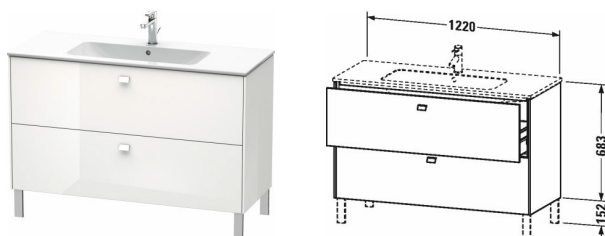

Brioso Vanity unit floor-standing # BR4404

| < 1220 mm > |

Vanity unit floor-standing	Dimension	Weight	Order number
2 pull-out compartments, upper pull-out compartment including cut-out for siphon and siphon cover, for ME by Starck # 233612, 236112			
Colors			
M07 Concrete Grey Matt Decor M16 Black Oak M18 White Matt Decor M21 Walnut Dark Decor M22 White High Gloss Decor M30 Natural Oak M35 Oak Terra M43 Basalt Matt Decor M49 Graphite Matt Decor M53 Chestnut Dark Decor M75 Linen Decor M79 Natural Walnut Decor M91 Taupe Matt Decor			
Variant			
	1220 x 479 mm		BR4404
Infobox			
Space saving siphon # 005076 is recommended, Dividing system optional, lay-in component # UV 9845 , Legs # BR 9793, BR9794 are recommended, Legs # UV 9993, UV 9994 are recommended, Legs not included in delivery, please order separately, Legs # UV 9993, UV 9994 or # BT9793, BR9794 are mandatory for installation and required to be ordered as a separate line item, Floorstanding vanities require wall fixation as per installation instructions, Please specify when ordering:; - Handle variant, please see page XXX, - Leg variant, please see page XXX			
Suitable products			
Dividing system Individual and retrofittable dividing system with cover, Black diamond, for vanity unit for console and low cabinet for console, 115 x 370 mm	115 x 370 mm		UV9846
Plinth leg Chrome, 2 pieces, 152 x 44 x 10 mm	152 x 44 x 10 mm		UV9993
Plinth leg Chrome, 4 pieces, 152 x 44 x 10 mm	152 x 44 x 10 mm		UV9994
Plinth leg Leg lacquered 2 pieces, 152 x 44 x 10 mm	152 x 44 x 10 mm		BR9793
Plinth leg Leg lacquered 4 pieces, 152 x 44 x 10 mm	152 x 44 x 10 mm		BR9794
Space saving siphon 31,75 mm, 1 1/4" mm	1 1/4" mm		005076
Washbasin, furniture washbasin with overflow, with tap platform, fixings included, wall-mounted, wall-mounted, 1230 x 490 mm	1230 x 490 mm		233612