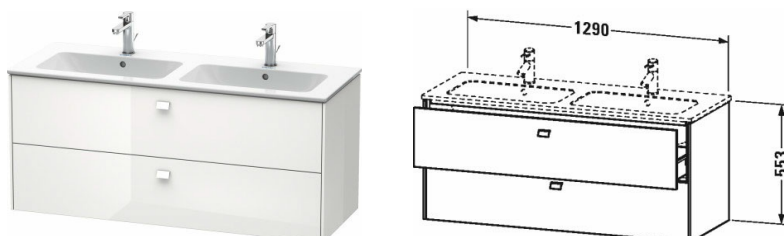

**Brioso Vanity unit wall-mounted # BR4105**

|&lt; 1290 mm &gt;|

| Vanity unit wall-mounted   | Dimension     | Weight | Order number |
|--|---------------|--------|--------------|
| 2 drawers, upper drawer including cut-out for siphon and siphon cover, for ME by Starck # 233613   |               |        |              |
| <b>Colors</b>  |               |        |              |
| M07 Concrete Grey Matt Decor M16 Black Oak M18 White Matt Decor M21 Walnut Dark Decor M22 White High Gloss Decor M30 Natural Oak M35 Oak Terra M43 Basalt Matt Decor M49 Graphite Matt Decor M53 Chestnut Dark Decor M75 Linen Decor M79 Natural Walnut Decor M91 Taupe Matt Decor |               |        |              |
| <b>Variant</b>   |               |        |              |
|  | 1290 x 479 mm |        | BR4105       |
| <b>Infobox</b>   |               |        |              |
| Space saving siphon # 005076 is recommended, Dividing system optional, lay-in component # UV 9845 , Please specify when ordering:, - Handle variant, please see page XXX   |               |        |              |
| <b>Suitable products</b>   |               |        |              |
| Dividing system Individual and retrofittable dividing system with cover, Black diamond, for vanity unit, 115 x 320 mm  | 115 x 320 mm  |        | UV9845       |
| Space saving siphon 31,75 mm, 1 1/4" mm  | 1 1/4" mm     |        | 005076       |
| Double washbasin, double furniture washbasin with overflow, with tap platform, fixings included, fixings included, wall-mounted, wall-mounted, 1300 x 490 mm   | 1300 x 490 mm |        | 233613       |