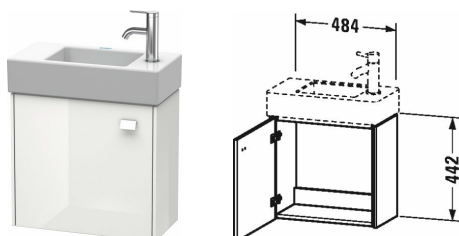

Brioso Vanity unit wall-mounted # BR4051 L/R

|< 484 mm >|

Vanity unit wall-mounted	Dimension	Weight	Order number
1 door			
Colors			
M07 Concrete Grey Matt Decor M16 Black Oak M18 White Matt Decor M21 Walnut Dark Decor M22 White High Gloss Decor M30 Natural Oak M35 Oak Terra M43 Basalt Matt Decor M49 Graphite Matt Decor M53 Chestnut Dark Decor M75 Linen Decor M79 Natural Walnut Decor M91 Taupe Matt Decor			
Variant			
for Vero Air # 072450	484 x 239 mm		BR4051 L/R
Infobox			
# BR 4051 is available from stock: 18-White Matt, 49-Graphite Matt, 75-Linen. Please refer to the current standard stock price list from Duravit Tunesien, Please keep 50 mm space to the wall, Please specify when ordering: - hinges left (L) / right (R), - Handle variant, please see page XXX			
Suitable products			
Handrinse basin, furniture handrinse basin without overflow, with tap platform, underneath glazed, wall-mounted, wall-mounted, 500 x 250 mm	500 x 250 mm		072450