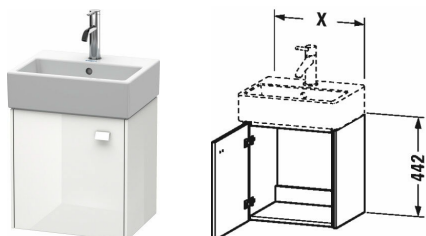

Brioso Vanity unit wall-mounted # BR4050 L/R

| < 17 1/8" Inch > |

Vanity unit wall-mounted	Dimension	Weight	Order number
1 door, for Vero Air # 072445			
Colors			
M07 Concrete Gray Matte (Decor) M16 Black Oak M18 White Matte M21 Walnut Dark (Decor) M22 White High Gloss (Decor) M30 Natural Oak M35 Oak Terra M43 Basalt Matte (Decor) M49 Graphite Matt (Decor) M52 European Oak (Decor) M53 Chestnut Dark (Decor) M75 Linen (Decor) M79 Natural Walnut (Decor) M91 Taupe Matte (Decor)			
Variant			
	17 1/8" x 13 3/8" Inch		BR4050 L/R
Infobox			
Please keep a minimum distance of 2" to the wall, Required specification for ordering: - Hinges left (L) or right (R)			
Suitable products			
Furniture handrinse basin with overflow, with faucet deck, underside fully glazed, hardware included, wall-mounted, cUPC® listed*, 17 3/4" x 13 3/4" Inch	17 3/4" x 13 3/4" Inch		072445

All drawings contain the necessary measurements which are subject to standard tolerances. They are stated in inch & mm and are non-binding. Exact measurements, in particular for customized installation scenarios, can only be taken from the finished ceramic piece.