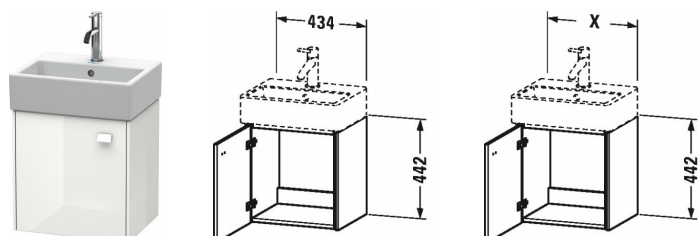

**Brioso Vanity unit wall-mounted # BR4050 L/R**

|&lt; 434 mm &gt;|

Vanity unit wall-mounted	Dimension	Weight	Order number
1 door, for Vero Air # 072445			
<b>Colors</b>			
M07 Concrete Grey Matt Decor M16 Black Oak M18 White Matt Decor M21 Walnut Dark Decor M22 White High Gloss Decor M30 Natural Oak M35 Oak Terra M43 Basalt Matt Decor M49 Graphite Matt Decor M53 Chestnut Dark Decor M75 Linen Decor M79 Natural Walnut Decor M91 Taupe Matt Decor			
<b>Variant</b>			
	434 x 339 mm		BR4050 L/R
<b>Infobox</b>			
Please keep 50 mm space to the wall, Please specify when ordering: - hinges left (L) / right (R), - Handle variant, please see page XXX			
<b>Suitable products</b>			
Handrinse basin, furniture handrinse basin with overflow, with tap platform, underneath glazed, fixings included, wall-mounted, wall-mounted, cUPC® listed*, 450 x 350 mm	450 x 350 mm		072445

All drawings contain the necessary measurements which are subject to standard tolerances. They are stated in mm and are non-binding. Exact measurements, in particular for customised installation scenarios, can only be taken from the finished piece.