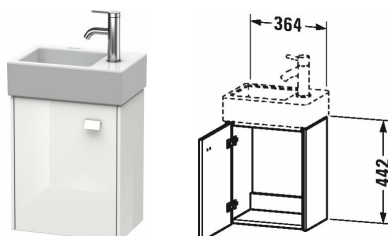

Brioso Vanity unit wall-mounted # BR4049 L/R

|< 364 mm >|

Vanity unit wall-mounted	Dimension	Weight	Order number
1 door, for Vero Air # 072438			
Colors			
M07 Concrete Grey Matt Decor M16 Black Oak M18 White Matt Decor M21 Walnut Dark Decor M22 White High Gloss Decor M30 Natural Oak M35 Oak Terra M43 Basalt Matt Decor M49 Graphite Matt Decor M53 Chestnut Dark Decor M75 Linen Decor M79 Natural Walnut Decor M91 Taupe Matt Decor			
Variant			
	364 x 239 mm		BR4049 L/R
Infobox			
Please keep 50 mm space to the wall, Please specify when ordering: - hinges left (L) / right (R), - Handle variant, please see page XXX			
Suitable products			
Handrinse basin, furniture handrinse basin without overflow, with tap platform, tap hole on right side, fixings included, underneath glazed, wall-mounted, wall-mounted, 380 x 250 mm	380 x 250 mm		072438

All drawings contain the necessary measurements which are subject to standard tolerances. They are stated in mm and are non-binding. Exact measurements, in particular for customised installation scenarios, can only be taken from the finished piece.