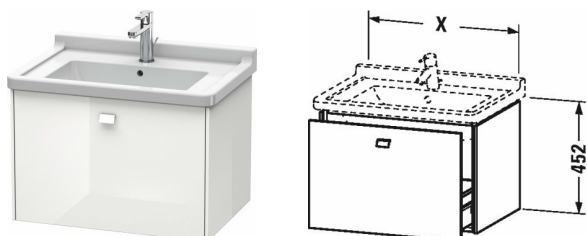

Brioso Vanity unit wall-mounted # BR4041

| < 26 3/8" Inch > |

Vanity unit wall-mounted	Dimension	Weight	Order number
1 pull-out compartment, for Starck 3 # 030470			
Colors			
M07 Concrete Gray Matte (Decor) M16 Black Oak M18 White Matte M21 Walnut Dark (Decor) M22 White High Gloss (Decor) M30 Natural Oak M35 Oak Terra M43 Basalt Matte (Decor) M49 Graphite Matt (Decor) M52 European Oak (Decor) M53 Chestnut Dark (Decor) M75 Linen (Decor) M79 Natural Walnut (Decor) M91 Taupe Matte (Decor)			
Variant			
	26 3/8" x 18 1/2" Inch		BR4041
Infobox			
Space-saving siphon # 005076 is recommended for installation, Dividing system optional for self-install # UV 9845, Required specification for ordering:			
Suitable products			
Dividing system self-install dividing system including lid, Black Diamond, for vanity unit, 4 1/2" x 12 5/8" Inch	4 1/2" x 12 5/8" Inch		UV9845
Space-saving siphon , 1 1/4" Inch	1 1/4" Inch		005076
Furniture washbasin with faucet deck, hardware included, wall-mounted, cUPC® listed*, 27 1/2" x 19 1/4" Inch	27 1/2" x 19 1/4" Inch		030470

All drawings contain the necessary measurements which are subject to standard tolerances. They are stated in inch & mm and are non-binding. Exact measurements, in particular for customized installation scenarios, can only be taken from the finished ceramic piece.