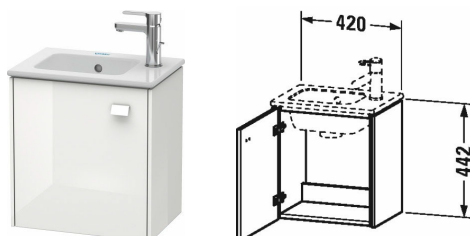

Brioso Vanity unit wall-mounted # BR4000 L/R

|< 420 mm >|

Vanity unit wall-mounted	Dimension	Weight	Order number
1 door, for ME by Starck # 072343			
Colors			
M07 Concrete Grey Matt Decor M16 Black Oak M18 White Matt Decor M21 Walnut Dark Decor M22 White High Gloss Decor M30 Natural Oak M35 Oak Terra M43 Basalt Matt Decor M49 Graphite Matt Decor M53 Chestnut Dark Decor M75 Linen Decor M79 Natural Walnut Decor M91 Taupe Matt Decor			
Variant			
	420 x 289 mm		BR4000 L/R
Infobox			
Please keep 50 mm space to the wall, Please specify when ordering: - hinges left (L) / right (R), - Handle variant, please see page XXX			
Suitable products			
Handrinse basin, furniture handrinse basin with tap platform, wall-mounted, fixings included, wall-mounted, cUPC® listed*, fixings included, 430 x 300 mm	430 x 300 mm		072343