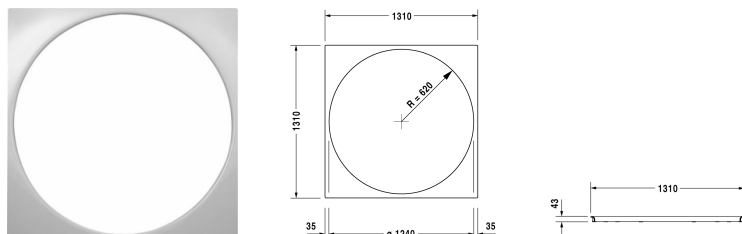

Accessories Acrylic inlay # 790852

Acrylic inlay	Dimension	Weight	Order number
for Blue Moon bathtub 1400 x 1400 mm			
Colors			
Variant			

All drawings contain the necessary measurements which are subject to standard tolerances. They are stated in mm and are non-binding. Exact measurements, in particular for customised installation scenarios, can only be taken from the finished piece.