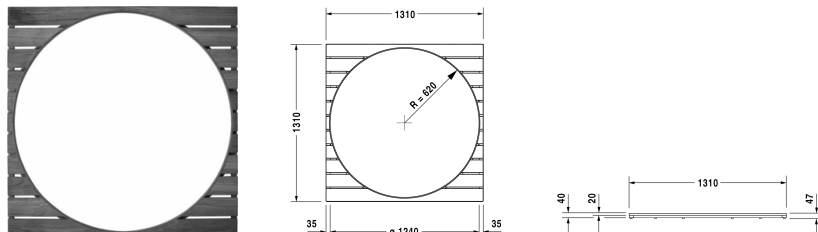

Accessories Wooden inlay # 790851

Wooden inlay	Dimension	Weight	Order number
Teak (real wood), for Blue Moon bathtub 1400 x 1400 mm			
Colors			
Variant			

All drawings contain the necessary measurements which are subject to standard tolerances. They are stated in mm and are non-binding. Exact measurements, in particular for customised installation scenarios, can only be taken from the finished piece.