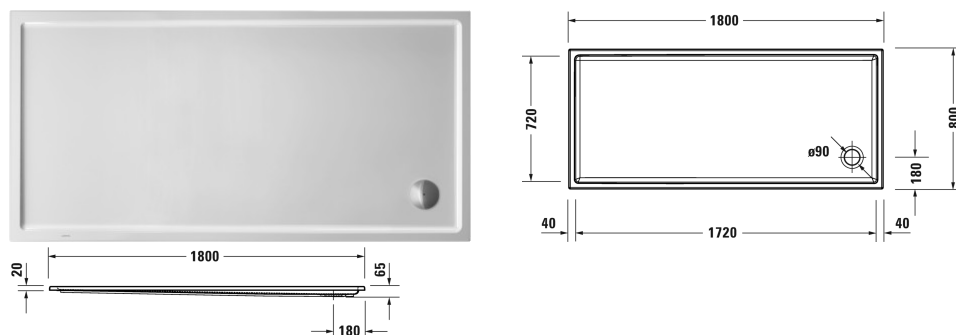

Starck tubs & showers Shower tray # 720240000000000 / 720240000000001

|< 1800 mm >|

Shower tray	Dimension	Weight	Order number
rectangle, sanitary acrylic, 65 mm			
Colors			
00 White Alpin			
Variant			
Shower tray	1800 x 800 mm	34.000 kilogram	720240000000000
Shower tray with Antislip	1800 x 800 mm	34.000 kilogram	720240000000001
Accessory for shower trays			
Noise reduction set for acrylic shower trays Contents: noise reduction shower tray anchors, noise protection shower tray feet, bitumen pads, rubber profile # 790126			791369
Support for shower tray for # 720240			792423
Outlet drain vertical outlet			790269
Outlet drain horizontal outlet			790263
Rubber profile for noise reduction, length: 3300 mm			790126
Bathtub anchors for mounting and support of bathtubs and shower trays, 3 pieces			790103
Support frame with length \geq 1500 mm			790105

All drawings contain the necessary measurements which are subject to standard tolerances. They are stated in mm and are non-binding. Exact measurements, in particular for customised installation scenarios, can only be taken from the finished piece.