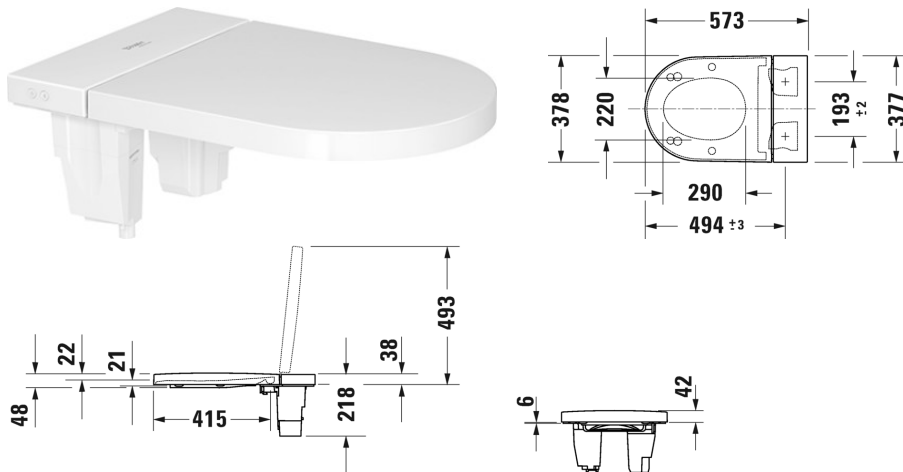

**SensoWash® Starck f SensoWash® Starck f Lite shower toilet seat # 612001..1001311 / 612001..2000310 / 612001..2400310 / 612001..2400314**

|< 378 mm >|

SensoWash® Starck f Lite shower toilet seat	Dimension	Weight	Order number
Rear-, Lady- and Comfortwash, Seat heating, Intelligent energy saving mode, Warm air dryer, individual adjustment of water-, air- and seat temperature as well as spray wand position and water spray intensity, Automatic drainage in periods of prologed disuse, Descaling function, Night light, Remote control included, App operation, Self-cleaning spray wand, Seat/lid material thermoplastic			
<b>Colors</b>			
00 White Alpin 01 White			
<b>Variant</b>			
100-120V 50/60Hz, **, Taiwan, with concealed connections, 2 individually programmable user profiles	378 x 574 mm	7.000 kilogram	612001..1001311
220-240V 50/60Hz, **, with concealed connections, 2 individually programmable user profiles	378 x 574 mm	7.000 kilogram	612001..2000310
220-240V 50/60Hz, **, with concealed connections, 4 individually programmable user profiles	378 x 574 mm	7.000 kilogram	612001..2400310
220-240V 50/60Hz, with concealed connections, 4 individually programmable user profiles	378 x 574 mm	7.000 kilogram	612001..2400314
<b>Infobox</b>			
Suitable SensoWash shower toilet seats see matrix on page xxx, Further details see <a href="http://www.duravit.com/sensowash">www.duravit.com/sensowash</a> , ** This SensoWash shower toilet seat is not available for European countries			
<b>Suitable products</b>			
Toilet wall mounted Duravit Rimless for SensoWash® f rimless, washdown model, only in combination with SensoWash f, cUPC® listed*, 375 x 575 mm	375 x 575 mm		251009