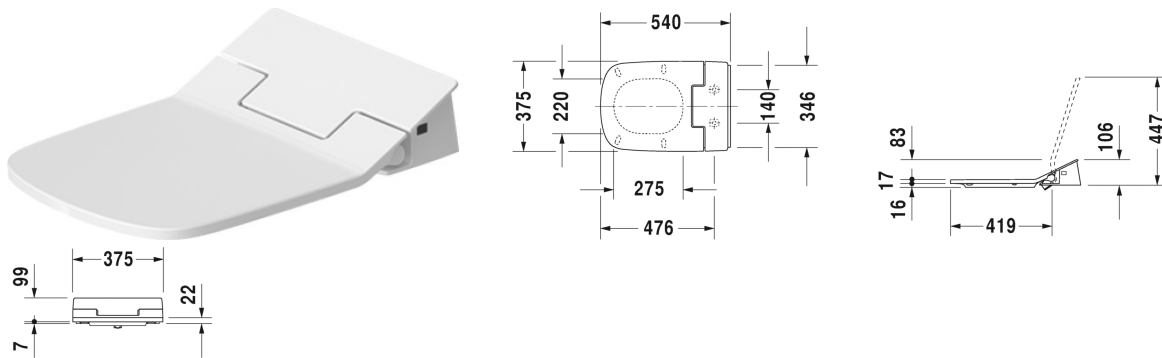

SensoWash® Slim SensoWash® Slim shower toilet seat for DuraStyle* # 611200001001300 / 611200002000300 / 611200002100300 / 611200002304300

| < 375 mm > |

SensoWash® Slim shower toilet seat for DuraStyle*	Dimension	Weight	Order number
Rear-, Lady- and Comfortwash, with soft closure, Night light, Remote control included, Locking function via remote control, Self-cleaning spray wand, on / off-button, with concealed connections, Automatic drainage in periods of prologed disuse			
Colors			
00 White Alpin			
Variant			
100-120V 50/60Hz, **, Individual adjustment of water temperature as well as spray wand position and water spray intensity, Seat and lid easy removable one-handed	375 x 540 mm	5.500 kilogram	611200001001300
220-240V 50/60Hz, **, Individual adjustment of water temperature as well as spray wand position and water spray intensity, Seat and lid easy removable one-handed	375 x 540 mm	5.500 kilogram	611200002000300
220-240V 50/60Hz, **, Seat heating, individual adjustment of water- and seat temperature as well as spray wand position and water spray intensity	375 x 540 mm	5.500 kilogram	611200002100300
220-240V 50/60Hz, Protection device according EN 1717 integrated, Descaling function and taps inclusive, Individual adjustment of water temperature as well as spray wand position and water spray intensity, Seat and lid easy removable one-handed	375 x 540 mm	5.500 kilogram	611200002304300
Infobox			
Further details see www.duravit.com/sensowash, Install a water softener with water hardness ≥ 2.4 mmol/l ($\geq 14^\circ$ dH or 24° fH)., Install a water water softener with water hardness ≥ 2.4 mmol/l ($\geq 14^\circ$ dH and/or 24° fH)			
Suitable products