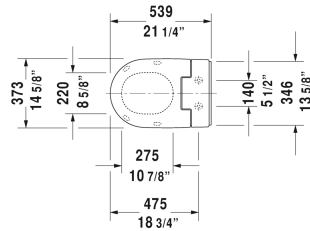

SensoWash® Slim SensoWash® Slim shower-toilet seat for ME by Starck, Starck 2, Starck 3 and Darling New* # 611000001001300 / 611000001101300

< 14 3/4" Inch >

SensoWash® Slim shower-toilet seat for ME by Starck, Starck 2, Starck 3 and Darling New*	Dimension	Weight	Order number
Rear-, Lady- and Comfortwash, with slow close, night light, remote control included, locking function via remote control, self-cleaning wand, on / off-button, with concealed connections, automatic drainage in periods of prolonged disuse			
Colors			
00 White			
Variant			
AC 100-120V, 50-60 Hz, individual adjustment of water temperature, spray wand position and water spray intensity, seat and lid easily removable with one hand	14 3/4" x 21 1/4" Inch	12.1 lb	611000001001300
AC 100-120V, 50-60 Hz, heated seat, individual adjustment of water- and seat surface temperature as well as nozzle position and jet strength	14 3/4" x 21 1/4" Inch	12.1 lb	611000001101300
Infobox			
Install a water water softener with water hardness ≥ 2.4 mmol/l ($\geq 14^\circ$ dH or 24° fH).			
Suitable products			
Toilet wall-mounted for SensoWash® washdown model, only in combination with SensoWash, connecting elements for SensoWash with concealed connections included, Durafix included, cUPC® listed*, 14 5/8" x 24 3/8" Inch	14 5/8" x 24 3/8" Inch		254459
Toilet wall-mounted for SensoWash® washdown model, only in combination with SensoWash, connecting elements for SensoWash with concealed connections included, Durafix included, cUPC® listed*, 14 5/8" x 24 3/8" Inch	14 5/8" x 24 3/8" Inch		222659
Toilet wall-mounted for SensoWash® washdown model, only in combination with SensoWash, connecting elements for SensoWash with concealed connections included, Durafix included, cUPC® listed*, 14 1/8" x 24 3/8" Inch	14 1/8" x 24 3/8" Inch		253359