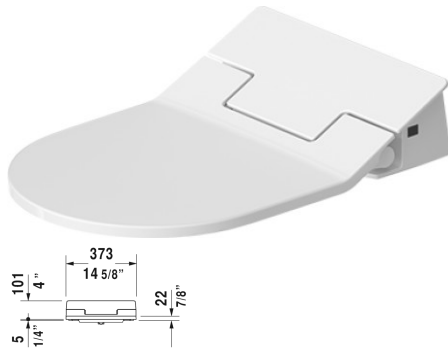

SensoWash® Slim SensoWash® Slim shower-toilet seat for ME by Starck, Starck 2, Starck 3 and Darling New* # 611000001001300 / 611000001101300

< 14 3/4" Inch >

SensoWash® Slim shower-toilet seat for ME by Starck, Starck 2, Starck 3 and Darling New*	Dimension	Weight	Order number
Rear-, Lady- and Comfortwash, with slow close, night light, remote control included, locking function via remote control, self-cleaning wand, on / off-button, with concealed connections, automatic drainage in periods of prolonged disuse			
Colors			
00 White			
Variant			
AC 100-120V, 50-60 Hz, individual adjustment of water temperature, spray wand position and water spray intensity, seat and lid easily removable with one hand	14 3/4" x 21 1/4" Inch	12.1 lb	611000001001300
AC 100-120V, 50-60 Hz, heated seat, individual adjustment of water- and seat surface temperature as well as nozzle position and jet strength	14 3/4" x 21 1/4" Inch	12.1 lb	611000001101300
Infobox			
Install a water water softener with water hardness ≥ 2.4 mmol/l ($\geq 14^\circ$ dH or 24° fH).			
Suitable products			
Toilet wall-mounted for SensoWash® washdown model, only in combination with SensoWash, connecting elements for SensoWash with concealed connections included, Durafix included, cUPC® listed*, 14 5/8" x 24 3/8" Inch	14 5/8" x 24 3/8" Inch		254459
Toilet wall-mounted for SensoWash® washdown model, only in combination with SensoWash, connecting elements for SensoWash with concealed connections included, Durafix included, cUPC® listed*, 14 5/8" x 24 3/8" Inch	14 5/8" x 24 3/8" Inch		222659
Toilet wall-mounted for SensoWash® washdown model, only in combination with SensoWash, connecting elements for SensoWash with concealed connections included, Durafix included, cUPC® listed*, 14 1/8" x 24 3/8" Inch	14 1/8" x 24 3/8" Inch		253359