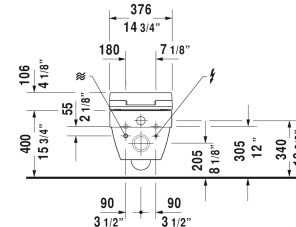

Vero Air Toilet wall-mounted Duravit Rimless for SensoWash® ♿
 # 252559..92 / 252559..92

< 14 5/8" Inch >

Toilet wall-mounted Duravit Rimless for SensoWash®	Dimension	Weight	Order number
rimless, washdown model, Durafix included, only in combination with SensoWash, connecting elements for SensoWash with concealed connections included, cUPC® listed*			
Colors			
00 White 20 HygieneGlaze (an antibacterial ceramic glaze that provides almost indefinite effectiveness)			
Variant			
♣ 1.6/0.8 gpf	14 5/8" x 22 1/2" Inch	55.8 lb	252559..92
♣ 1.6/0.8 gpf	14 5/8" x 22 1/2" Inch	55.8 lb	252559..92
Infobox			
Wall-mounted toilet is ADA compliant, when installed with a seat height of 17" - 19" from the finished floor, * Complies with following standards: ASME A112.19.2/CSA B45.1 and ASME A112.19.14, In-wall tank & carrier and actuator plate required for installation, If using in-wall tank & carrier other than DuraSystem, # 100691 is mandatory for SensoWash® installation			
Sanitary ceramics with the special WonderGliss surface finish will remain clean and attractive-looking for a long time to come. When ordering WonderGliss please add a "1" as eleventh digit to the model number.			
Actuator plate A1, for toilet, plastic mechanical actuation, for surface mounted installation, dual flush, mounting frame, mounting hardware included, push rods, front plate plastic	8 1/2" x 5 3/4" Inch	0.7 lb	WD5008
Toilet in-wall tank & carrier, Standard for toilets with a projection of <= 24 5/8", adjustable feet 0" - 9 1/2", SensoWash ready, mechanical front flush actuation, includes in-wall tank, marking of filling height, dual flush, insulated against condensation, Scope of delivery, HDPE wall-mounted toilet connection bend DN 90/90, PE wall-mounted toilet connection set DN 90, wall-mounted mounting rods M12, mounting hardware included, 2 bolt caps, cUPC® listed*	23 1/4" x 45 1/4" Inch	35.3 lb	WD1022
Connecting set in combination with SensoWash shower-toilet seat			100691