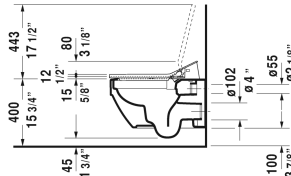

Vero Air Toilet wall-mounted Duravit Rimless for SensoWash® ♿
 # 252559..92 / 252559..92

< 14 5/8" Inch >

Toilet wall-mounted Duravit Rimless for SensoWash®	Dimension	Weight	Order number
rimless, washdown model, Durafix included, only in combination with SensoWash, connecting elements for SensoWash with concealed connections included, cUPC® listed*			
Colors			
00 White 20 HygieneGlaze (an antibacterial ceramic glaze that provides almost indefinite effectiveness)			
Variant			
♣ 1.6/0.8 gpf	14 5/8" x 22 1/2" Inch	55.8 lb	252559..92
♣ 1.6/0.8 gpf	14 5/8" x 22 1/2" Inch	55.8 lb	252559..92
Infobox			
Wall-mounted toilet is ADA compliant, when installed with a seat height of 17" - 19" from the finished floor, * Complies with following standards: ASME A112.19.2/CSA B45.1 and ASME A112.19.14, In-wall tank & carrier and actuator plate required for installation, If using in-wall tank & carrier other than DuraSystem, # 100691 is mandatory for SensoWash® installation			
Sanitary ceramics with the special WonderGliss surface finish will remain clean and attractive-looking for a long time to come. When ordering WonderGliss please add a "1" as eleventh digit to the model number.			
Actuator plate A1, for toilet, plastic mechanical actuation, for surface mounted installation, dual flush, mounting frame, mounting hardware included, push rods, front plate plastic	8 1/2" x 5 3/4" Inch	0.7 lb	WD5008
Toilet in-wall tank & carrier, Standard for toilets with a projection of <= 24 5/8", adjustable feet 0" - 9 1/2", SensoWash ready, mechanical front flush actuation, includes in-wall tank, marking of filling height, dual flush, insulated against condensation, Scope of delivery, HDPE wall-mounted toilet connection bend DN 90/90, PE wall-mounted toilet connection set DN 90, wall-mounted mounting rods M12, mounting hardware included, 2 bolt caps, cUPC® listed*	23 1/4" x 45 1/4" Inch	35.3 lb	WD1022
Connecting set in combination with SensoWash shower-toilet seat			100691