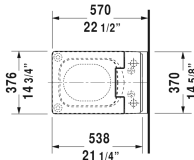

Vero Air Toilet wall-mounted Duravit Rimless for SensoWash® ♿
 # 252559..92 / 252559..92

< 14 5/8" Inch >

Toilet wall-mounted Duravit Rimless for SensoWash®	Dimension	Weight	Order number
rimless, washdown model, Durafix included, only in combination with SensoWash, connecting elements for SensoWash with concealed connections included, cUPC® listed*			
Colors			
00 White 20 HygieneGlaze (an antibacterial ceramic glaze that provides almost indefinite effectiveness)			
Variant			
♣ 1.6/0.8 gpf	14 5/8" x 22 1/2" Inch	55.8 lb	252559..92
♣ 1.6/0.8 gpf	14 5/8" x 22 1/2" Inch	55.8 lb	252559..92
Infobox			
Wall-mounted toilet is ADA compliant, when installed with a seat height of 17" - 19" from the finished floor, * Complies with following standards: ASME A112.19.2/CSA B45.1 and ASME A112.19.14, In-wall tank & carrier and actuator plate required for installation, If using in-wall tank & carrier other than DuraSystem, # 100691 is mandatory for SensoWash® installation			
Sanitary ceramics with the special WonderGliss surface finish will remain clean and attractive-looking for a long time to come. When ordering WonderGliss please add a "1" as eleventh digit to the model number.			
Actuator plate A1, for toilet, plastic mechanical actuation, for surface mounted installation, dual flush, mounting frame, mounting hardware included, push rods, front plate plastic	8 1/2" x 5 3/4" Inch	0.7 lb	WD5008
Toilet in-wall tank & carrier, Standard for toilets with a projection of <= 24 5/8", adjustable feet 0" - 9 1/2", SensoWash ready, mechanical front flush actuation, includes in-wall tank, marking of filling height, dual flush, insulated against condensation, Scope of delivery, HDPE wall-mounted toilet connection bend DN 90/90, PE wall-mounted toilet connection set DN 90, wall-mounted mounting rods M12, mounting hardware included, 2 bolt caps, cUPC® listed*	23 1/4" x 45 1/4" Inch	35.3 lb	WD1022
Connecting set in combination with SensoWash shower-toilet seat			100691