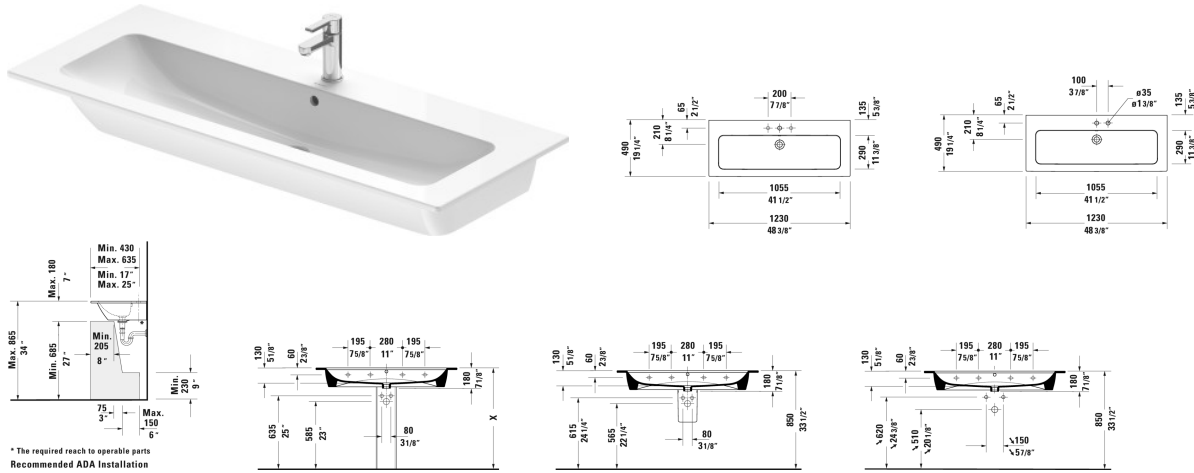

ME by Starck Furniture washbasin & # 236112..00 / 236112..30 / 236112..58 / 236112..60 / 236112..00 / 236112..30 / 236112..58 / 236112..60

< 48 3/8" Inch >

Furniture washbasin

Dimension

Weight

Order number

with overflow, with faucet deck, hardware included, wall-mounted, 48 3/8" Inch

Colors

00 White 32 White Satin Matte

Variant

●	48 3/8" x 19 1/4" Inch	73.6 lb	236112..00
●●●	48 3/8" x 19 1/4" Inch	73.6 lb	236112..30
●●	48 3/8" x 19 1/4" Inch	73.6 lb	236112..58
⊗	48 3/8" x 19 1/4" Inch	73.6 lb	236112..60
●	48 3/8" x 19 1/4" Inch	73.6 lb	236112..00
●●●	48 3/8" x 19 1/4" Inch	73.6 lb	236112..30
●●	48 3/8" x 19 1/4" Inch	73.6 lb	236112..58
⊗	48 3/8" x 19 1/4" Inch	73.6 lb	236112..60

Infobox

Washbasin is not ADA compliant in combination with pedestal, siphon cover or metal console

Sanitary ceramics with the special WonderGliss surface finish will remain clean and attractive-looking for a long time to come.

**ME by Starck Furniture washbasin & # 236112..00 / 236112..30 /
236112..58 / 236112..60 / 236112..00 / 236112..30 / 236112..58 /
236112..60**

|< 48 3/8" Inch >|

All drawings contain the necessary measurements which are subject to standard tolerances. They are stated in inch & mm and are non-binding. Exact measurements, in particular for customized installation scenarios, can only be taken from the finished ceramic piece.