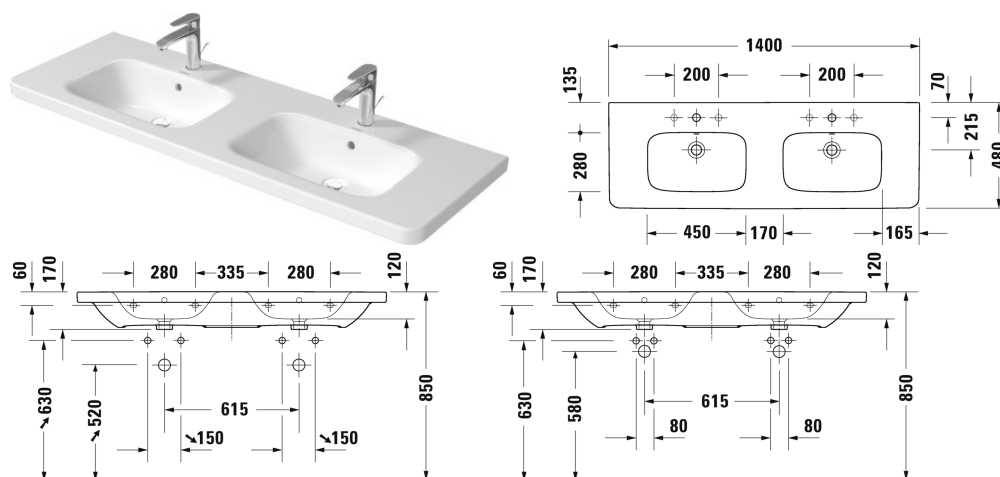

DuraStyle Double washbasin # 2357140000

| < 1400 mm > |

Double washbasin	Dimension	Weight	Order number
with overflow, with tap platform, underneath glazed, fixings included, fixings included, wall-mounted, wall-mounted, 1400 mm			
Colors			
00 White Alpin			
Variant			
●	1400 x 480 mm	39.900 kilogram	2357140000
Infobox			
For mounting ceramics larger than 1200mm two sets of fixings #6951000000 are required, When combined with pedestal or sipon cover, 2 of each are mandatory, Washbasin is not ADA compliant in conjunction with pedestal, siphon cover or metal console			
Sanitary ceramics with the special WonderGliss surface finish will remain clean and attractive-looking for a long time to come. When ordering WonderGliss please add a "1" as eleventh digit to the model number.			
Accessory			
Towel rail square tube 14 mm, for washbasin # 235714	1329 mm		003124
Push-open waste for washbasins with overflow		0.400 kilogram	005052
Siphon for washbasin with outlet pipe 300 mm	1 1/4" mm	0.600 kilogram	005026
Design Siphon		1.500 kilogram	005036
Suitable products			

DuraStyle Double washbasin # 2357140000

|< 1400 mm >|

Siphon cover fixings included, for # 231955, 231960, 231965, 232012, 232010, 232080, 232065, 233813, 232460, 232455, 235714,	085830
Pedestal for # 231955, 231960, 231965, 232012, 232010, 232080, 232065, 233813, 232460, 232455, 235714,	085829

All drawings contain the necessary measurements which are subject to standard tolerances. They are stated in mm and are non-binding. Exact measurements, in particular for customised installation scenarios, can only be taken from the finished piece.