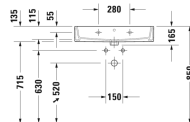

Vero Air Furniture washbasin & # 2350700000 / 2350700030 / 2350700060

| < 27 1/2" Inch > |

Furniture washbasin	Dimension	Weight	Order number
with faucet deck, underside fully glazed, 27 1/2" Inch			
Colors			
00 White			
Variant			
● with overflow	27 1/2" x 18 1/2" Inch	44.5 lb	2350700000
●●● with overflow	27 1/2" x 18 1/2" Inch	44.5 lb	2350700030
⊗ with overflow	27 1/2" x 18 1/2" Inch	44.5 lb	2350700060
Infobox			
Washbasin is not ADA compliant in combination with pedestal, siphon cover or metal console			
Sanitary ceramics with the special WonderGliss surface finish will remain clean and attractive-looking for a long time to come. When ordering WonderGliss please add a "1" as eleventh digit to the model number.			
Accessory for ceramics			
Push button drain assembly for washbasins with overflow	2" Inch	0.8 lb	005052
Towel rail square tube 1/2", Chrome, for washbasin # 045470, 235070	25 3/4" Inch	0.9 lb	003047
Design Siphon		3.3 lb	005036
Suitable products			
Metal console height adjustable +2", for washbasin # 045470, 235070,			003075
Vanity unit floorstanding 2 pull-out compartments, 27" x 18 1/8" Inch	27" x 18 1/8" Inch		LC6776
Vanity unit wall-mounted 1 pull-out compartment, 27" x 18 1/8" Inch	27" x 18 1/8" Inch		BR4054