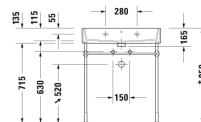

Vero Air Furniture washbasin & # 2350700000 / 2350700030 / 2350700060

| < 27 1/2" Inch > |

Furniture washbasin	Dimension	Weight	Order number
with faucet deck, underside fully glazed, 27 1/2" Inch			
Colors			
00 White			
Variant			
● with overflow	27 1/2" x 18 1/2" Inch	44.5 lb	2350700000
●●● with overflow	27 1/2" x 18 1/2" Inch	44.5 lb	2350700030
⊗ with overflow	27 1/2" x 18 1/2" Inch	44.5 lb	2350700060
Infobox			
Washbasin is not ADA compliant in combination with pedestal, siphon cover or metal console			
Sanitary ceramics with the special WonderGliss surface finish will remain clean and attractive-looking for a long time to come. When ordering WonderGliss please add a "1" as eleventh digit to the model number.			
Accessory for ceramics			
Push button drain assembly for washbasins with overflow	2" Inch	0.8 lb	005052
Towel rail square tube 1/2", Chrome, for washbasin # 045470, 235070	25 3/4" Inch	0.9 lb	003047
Design Siphon		3.3 lb	005036
Suitable products			
Metal console height adjustable +2", for washbasin # 045470, 235070,			003075
Vanity unit floorstanding 2 pull-out compartments, 27" x 18 1/8" Inch	27" x 18 1/8" Inch		LC6776
Vanity unit wall-mounted 1 pull-out compartment, 27" x 18 1/8" Inch	27" x 18 1/8" Inch		BR4054