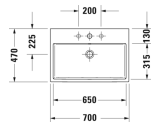

Vero Air Furniture washbasin & # 2350700000 / 2350700030 / 2350700060

| < 27 1/2" Inch > |

Furniture washbasin	Dimension	Weight	Order number
with faucet deck, underside fully glazed, 27 1/2" Inch			
Colors			
00 White			
Variant			
● with overflow	27 1/2" x 18 1/2" Inch	44.5 lb	2350700000
●●● with overflow	27 1/2" x 18 1/2" Inch	44.5 lb	2350700030
⊗ with overflow	27 1/2" x 18 1/2" Inch	44.5 lb	2350700060
Infobox			
Washbasin is not ADA compliant in combination with pedestal, siphon cover or metal console			
Sanitary ceramics with the special WonderGliss surface finish will remain clean and attractive-looking for a long time to come. When ordering WonderGliss please add a "1" as eleventh digit to the model number.			
Accessory for ceramics			
Push button drain assembly for washbasins with overflow	2" Inch	0.8 lb	005052
Towel rail square tube 1/2", Chrome, for washbasin # 045470, 235070	25 3/4" Inch	0.9 lb	003047
Design Siphon		3.3 lb	005036
Suitable products			
Metal console height adjustable +2", for washbasin # 045470, 235070,			003075
Vanity unit floorstanding 2 pull-out compartments, 27" x 18 1/8" Inch	27" x 18 1/8" Inch		LC6776
Vanity unit wall-mounted 1 pull-out compartment, 27" x 18 1/8" Inch	27" x 18 1/8" Inch		BR4054