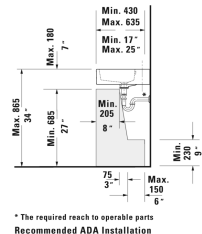

Vero Air Furniture washbasin & # 2350700000 / 2350700030 / 2350700060

| < 27 1/2" Inch > |

Furniture washbasin	Dimension	Weight	Order number
with faucet deck, underside fully glazed, 27 1/2" Inch			
Colors			
00 White			
Variant			
● with overflow	27 1/2" x 18 1/2" Inch	44.5 lb	2350700000
●●● with overflow	27 1/2" x 18 1/2" Inch	44.5 lb	2350700030
⊗ with overflow	27 1/2" x 18 1/2" Inch	44.5 lb	2350700060
Infobox			
Washbasin is not ADA compliant in combination with pedestal, siphon cover or metal console			
Sanitary ceramics with the special WonderGliss surface finish will remain clean and attractive-looking for a long time to come. When ordering WonderGliss please add a "1" as eleventh digit to the model number.			
Accessory for ceramics			
Push button drain assembly for washbasins with overflow	2" Inch	0.8 lb	005052
Towel rail square tube 1/2", Chrome, for washbasin # 045470, 235070	25 3/4" Inch	0.9 lb	003047
Design Siphon		3.3 lb	005036
Suitable products			
Metal console height adjustable +2", for washbasin # 045470, 235070,			003075
Vanity unit floorstanding 2 pull-out compartments, 27" x 18 1/8" Inch	27" x 18 1/8" Inch		LC6776
Vanity unit wall-mounted 1 pull-out compartment, 27" x 18 1/8" Inch	27" x 18 1/8" Inch		BR4054