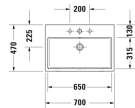

Vero Air Washbasin ground & # 2350700025 / 2350700027 / 2350700028

|< 27 1/2" Inch >|

Washbasin ground	Dimension	Weight	Order number
with faucet deck, hardware included, 27 1/2" Inch			
Colors			
00 White			
Variant			
●●● with overflow	27 1/2" x 18 1/2" Inch	44.5 lb	2350700025
● with overflow	27 1/2" x 18 1/2" Inch	44.5 lb	2350700027
⊗ with overflow	27 1/2" x 18 1/2" Inch	44.5 lb	2350700028
Sanitary ceramics with the special WonderGliss surface finish will remain clean and attractive-looking for a long time to come. When ordering WonderGliss please add a "1" as eleventh digit to the model number.			
Accessory for ceramics			
Push button drain assembly for washbasins with overflow	2" Inch	0.8 lb	005052
Design Siphon		3.3 lb	005036
Suitable products			
Vanity unit floorstanding 2 pull-out compartments, 27" x 17 7/8" Inch	27" x 17 7/8" Inch		XV4535
Vanity unit for console Compact 2 drawers, upper drawer including cut-out for siphon and siphon cover, 24 3/8" x 18 7/8" Inch	24 3/8" x 18 7/8" Inch		LC5805
Vanity unit for console Compact 2 drawers, upper drawer including cut-out for siphon and siphon cover, 32 1/4" x 18 7/8" Inch	32 1/4" x 18 7/8" Inch		LC5807
Vanity unit for console Compact 2 drawers, upper drawer including cut-out for siphon and siphon cover, 28 3/8" x 18 7/8" Inch	28 3/8" x 18 7/8" Inch		LC5806
Vanity unit for console Compact 2 drawers, upper drawer including cut-out for siphon and siphon cover, 36 1/4" x 18 7/8" Inch	36 1/4" x 18 7/8" Inch		LC5808