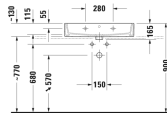

Vero Air Washbasin ground & # 2350700025 / 2350700027 / 2350700028

|< 27 1/2" Inch >|

Washbasin ground	Dimension	Weight	Order number
with faucet deck, hardware included, 27 1/2" Inch			
Colors			
00 White			
Variant			
●●● with overflow	27 1/2" x 18 1/2" Inch	44.5 lb	2350700025
● with overflow	27 1/2" x 18 1/2" Inch	44.5 lb	2350700027
⊗ with overflow	27 1/2" x 18 1/2" Inch	44.5 lb	2350700028
Sanitary ceramics with the special WonderGliss surface finish will remain clean and attractive-looking for a long time to come. When ordering WonderGliss please add a "1" as eleventh digit to the model number.			
Accessory for ceramics			
Push button drain assembly for washbasins with overflow	2" Inch	0.8 lb	005052
Design Siphon		3.3 lb	005036
Suitable products			
Vanity unit floorstanding 2 pull-out compartments, 27" x 17 7/8" Inch	27" x 17 7/8" Inch		XV4535
Vanity unit for console Compact 2 drawers, upper drawer including cut-out for siphon and siphon cover, 24 3/8" x 18 7/8" Inch	24 3/8" x 18 7/8" Inch		LC5805
Vanity unit for console Compact 2 drawers, upper drawer including cut-out for siphon and siphon cover, 32 1/4" x 18 7/8" Inch	32 1/4" x 18 7/8" Inch		LC5807
Vanity unit for console Compact 2 drawers, upper drawer including cut-out for siphon and siphon cover, 28 3/8" x 18 7/8" Inch	28 3/8" x 18 7/8" Inch		LC5806
Vanity unit for console Compact 2 drawers, upper drawer including cut-out for siphon and siphon cover, 36 1/4" x 18 7/8" Inch	36 1/4" x 18 7/8" Inch		LC5808