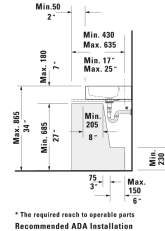

Vero Air Washbasin ground & # 2350700025 / 2350700027 / 2350700028

|< 27 1/2" Inch >|

Washbasin ground	Dimension	Weight	Order number
with faucet deck, hardware included, 27 1/2" Inch			
Colors			
00 White			
Variant			
●●● with overflow	27 1/2" x 18 1/2" Inch	44.5 lb	2350700025
● with overflow	27 1/2" x 18 1/2" Inch	44.5 lb	2350700027
⊗ with overflow	27 1/2" x 18 1/2" Inch	44.5 lb	2350700028
Sanitary ceramics with the special WonderGliss surface finish will remain clean and attractive-looking for a long time to come. When ordering WonderGliss please add a "1" as eleventh digit to the model number.			
Accessory for ceramics			
Push button drain assembly for washbasins with overflow	2" Inch	0.8 lb	005052
Design Siphon		3.3 lb	005036
Suitable products			
Vanity unit floorstanding 2 pull-out compartments, 27" x 17 7/8" Inch	27" x 17 7/8" Inch		XV4535
Vanity unit for console Compact 2 drawers, upper drawer including cut-out for siphon and siphon cover, 24 3/8" x 18 7/8" Inch	24 3/8" x 18 7/8" Inch		LC5805
Vanity unit for console Compact 2 drawers, upper drawer including cut-out for siphon and siphon cover, 32 1/4" x 18 7/8" Inch	32 1/4" x 18 7/8" Inch		LC5807
Vanity unit for console Compact 2 drawers, upper drawer including cut-out for siphon and siphon cover, 28 3/8" x 18 7/8" Inch	28 3/8" x 18 7/8" Inch		LC5806
Vanity unit for console Compact 2 drawers, upper drawer including cut-out for siphon and siphon cover, 36 1/4" x 18 7/8" Inch	36 1/4" x 18 7/8" Inch		LC5808