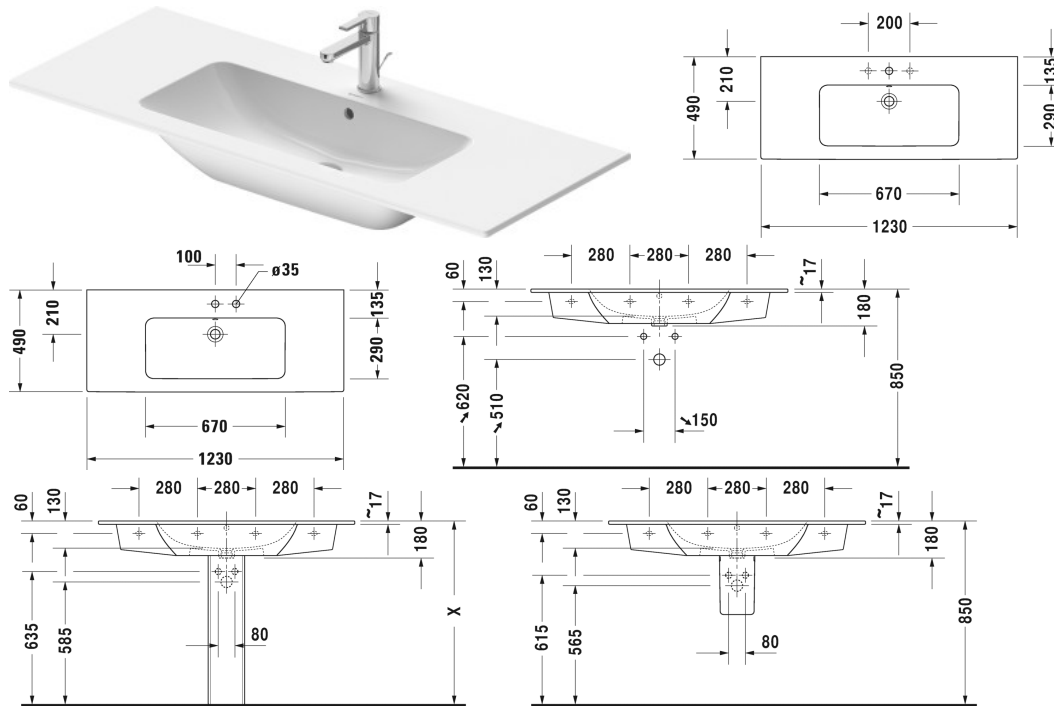

ME by Starck Washbasin, furniture washbasin # 233612..00 / 233612..58 / 233612..60 / 233612..00 / 233612..58 / 233612..60

|< 1230 mm >|

Washbasin, furniture washbasin	Dimension	Weight	Order number
with overflow, with tap platform, fixings included, fixings included, wall-mounted, wall-mounted, 1230 mm			
<b>Colors</b>			
00 White Alpin 32 White Satin Matt			
<b>Variant</b>			
●	1230 x 490 mm	33.400 kilogram	233612..00
●●	1230 x 490 mm	33.400 kilogram	233612..58
⊗	1230 x 490 mm	33.400 kilogram	233612..60
●	1230 x 490 mm	33.400 kilogram	233612..00
●●	1230 x 490 mm	33.400 kilogram	233612..58
⊗	1230 x 490 mm	33.400 kilogram	233612..60
<b>Infobox</b>			
recommendation of furniture see from page xxx, Washbasin is not ADA compliant in conjunction with pedestal, siphon cover or metal console			

**ME by Starck Washbasin, furniture washbasin # 233612..00 / 233612..58 / 233612..60 / 233612..00 / 233612..58 / 233612..60**

|< 1230 mm >|

Sanitary ceramics with the special WonderGliss surface finish will remain clean and attractive-looking for a long time to come.  
When ordering WonderGliss please add a "1" as eleventh digit to the model number.

#### Accessory

Space saving siphon 31,75 mm	1 1/4" mm	0.400 kilogram	005076
------------------------------	-----------	----------------	--------