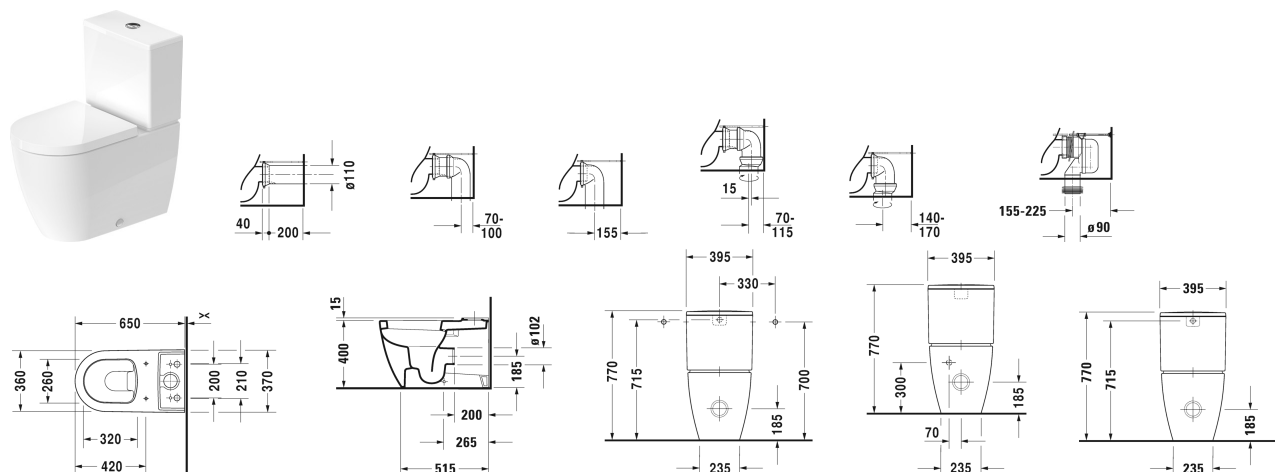

ME by Starck Toilet close-coupled # 217009..00 / 217009..00

| < 370 mm > |

Toilet close-coupled	Dimension	Weight	Order number
(without cistern), washdown model, fixings included, cUPC® listed*, UWL class 1			
Colors			
00 White Alpin 20 HygieneGlaze (an antibacterial ceramic glaze that provides almost indefinite effectiveness)			
Variant			
♦ 4,5 l, Outlet for Vario connector set, for horizontal and vertical outlet, length adjustable from 70 - 170 mm, and vario connecting bend, vertical outlet from 155 - 225 mm	370 x 650 mm	35.400 kilogram	217009..00
♦ 4,5 l, Outlet for Vario connector set, for horizontal and vertical outlet, length adjustable from 70 - 170 mm, and vario connecting bend, vertical outlet from 155 - 225 mm	370 x 650 mm	35.400 kilogram	217009..00
Infobox			
* Complies with the following standards: ASME A112.19.2/CSA B45.1 and ASME A112.19.14			
Sanitary ceramics with the special WonderGliss surface finish will remain clean and attractive-looking for a long time to come. When ordering WonderGliss please add a "1" as eleventh digit to the model number.			
Accessory			
Vario connecting bend for vertical outlet	Ø 100 mm	0.700 kilogram	899025
Vario connector set incl. excenter	Ø 110 mm	1.500 kilogram	001422
Suitable products			

ME by Starck Toilet close-coupled # 217009..00 / 217009..00

|< 370 mm >|

Cistern with Dual Flush mechanism, chrome, for side supply, 390 x 180 mm	390 x 180 mm	093800
Cistern for bottom left supply, with Dual Flush mechanism, chrome, cUPC® listed*, 390 x 180 mm	390 x 180 mm	093810
Toilet seat and cover hinges stainless steel, without soft closure,		002011
Toilet seat and cover removable, hinges stainless steel, with soft closure,		002019

All drawings contain the necessary measurements which are subject to standard tolerances. They are stated in mm and are non-binding. Exact measurements, in particular for customised installation scenarios, can only be taken from the finished piece.