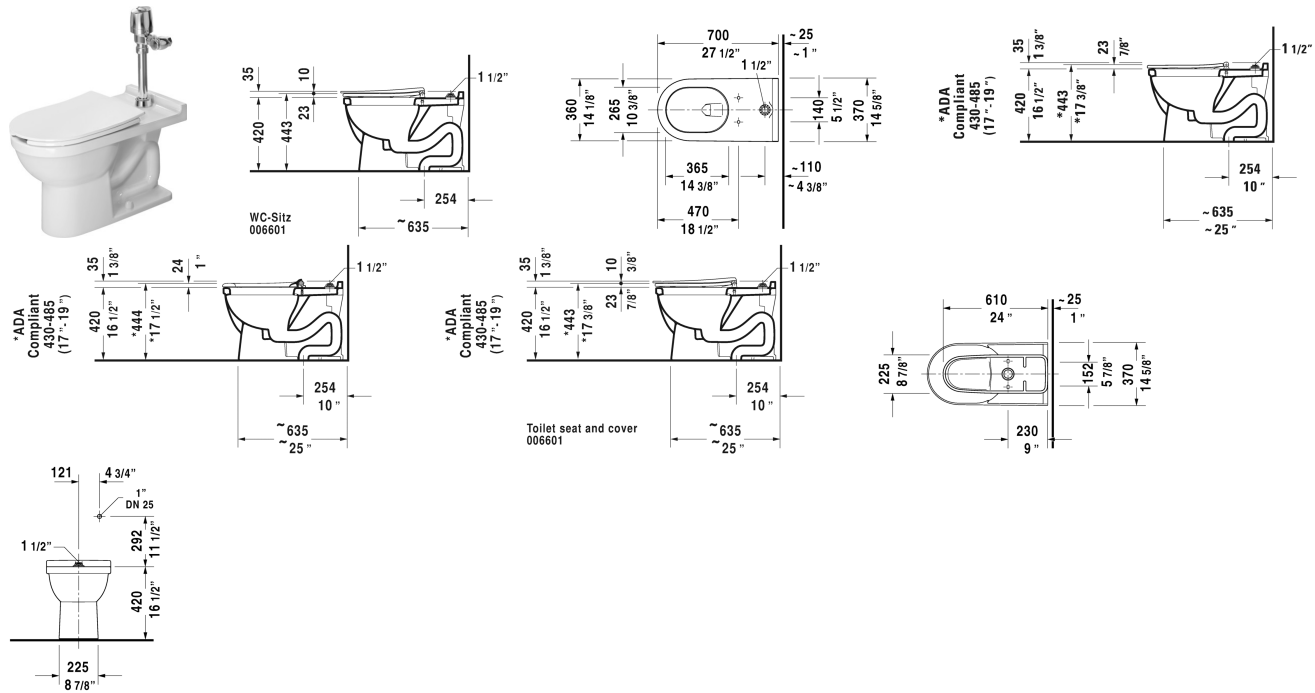

Starck 3 Toilet floorstanding ♂ # 2165010000

< 14 5/8" Inch >

Toilet floorstanding	Dimension	Weight	Order number
visible inlet, syphonic, comfort height 16 1/2", includes inlet spud 1 1/2", vertical outlet, cUPC® listed*, 1.28 gpf			
Colors			
00 White			
Variant			
♠	14 5/8" x 27 1/2" Inch	62.8 lb	2165010000
Infobox			
Not available with WonderGliss			
Mounting set for One-Piece and Two-Piece toilets, outlet 3/8" - male thread, wall connection 1/2" - female thread, 1/2", North American version	17 3/4" Inch	1.1 lb	001417
Suitable products			
Toilet seat and cover open front, elongated, hinges stainless steel, without slow close,			006601

Starck 3 Toilet floorstanding ♿ # 2165010000

|< 14 5/8" Inch >|

Toilet seat ring open front, elongated, hinges stainless steel,
without slow close,

006211

All drawings contain the necessary measurements which are subject to standard tolerances. They are stated in inch & mm and are non-binding. Exact measurements, in particular for customized installation scenarios, can only be taken from the finished ceramic piece.