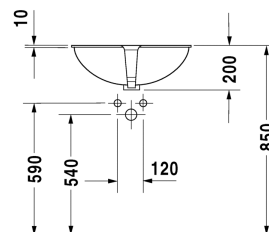

Vanity basins Vanity basin Santosa # 0466510000

|< 510 mm >|

Vanity basin Santosa	Dimension	Weight	Order number
undercounter basin, with overflow, without tap platform, 510 mm			
Colors			
00 White Alpin			
Variant			
☒	510 x 375 mm	8.000 kilogram	0466510000
Infobox			
Measurements of undercounter models represent interior measurements			
Sanitary ceramics with the special WonderGliss surface finish will remain clean and attractive-looking for a long time to come. When ordering WonderGliss please add a "1" as eleventh digit to the model number.			
Accessory for ceramics			
Fixing for stone countertops		0.020 kilogram	005037

All drawings contain the necessary measurements which are subject to standard tolerances. They are stated in mm and are non-binding. Exact measurements, in particular for customised installation scenarios, can only be taken from the finished piece.