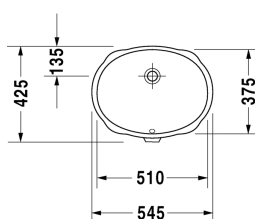

Vanity basins Vanity basin Santosa # 0466510000

|< 510 mm >|

Vanity basin Santosa	Dimension	Weight	Order number
undercounter basin, with overflow, without tap platform, 510 mm			
Colors			
00 White Alpin			
Variant			
☒	510 x 375 mm	8.000 kilogram	0466510000
Infobox			
Measurements of undercounter models represent interior measurements			
Sanitary ceramics with the special WonderGliss surface finish will remain clean and attractive-looking for a long time to come. When ordering WonderGliss please add a "1" as eleventh digit to the model number.			
Accessory for ceramics			
Fixing for stone countertops		0.020 kilogram	005037

All drawings contain the necessary measurements which are subject to standard tolerances. They are stated in mm and are non-binding. Exact measurements, in particular for customised installation scenarios, can only be taken from the finished piece.