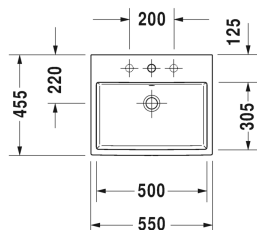

**Vero Air Vanity basin # 0383550000 / 0383550060**

| &lt; 550 mm &gt; |

Vanity basin	Dimension	Weight	Order number
countertop basin, with overflow, with tap platform, 550 mm			
<b>Colors</b>			
00 White Alpin			
<b>Variant</b>			
●	550 x 455 mm	11.900 kilogram	0383550000
⊗	550 x 455 mm	11.900 kilogram	0383550060
<b>Infobox</b>			
recommendation of furniture see from page xxx			
Sanitary ceramics with the special WonderGliss surface finish will remain clean and attractive-looking for a long time to come. When ordering WonderGliss please add a "1" as eleventh digit to the model number.			
<b>Accessory</b>			
Push-open waste for washbasins with overflow		0.400 kilogram	005052
Design Siphon		1.500 kilogram	005036
<b>Suitable products</b>			
Vanity unit wall-mounted 4 drawers, drawer beneath basin including cut-out for siphon and siphon cover, 1 countertop with one cut-out or two cut-outs, for 1 or 2 vanity basin(s), 1400 x 550 mm	1400 x 550 mm		KT6757 B/L/R
Vanity unit wall-mounted 1 pull-out compartment, countertop including one cut-out, for 1 vanity basin central, 1000 x 550 mm	1000 x 550 mm		KT6795
Vanity unit wall-mounted 1 pull-out compartment, countertop including one cut-out, for 1 vanity basin central, 1200 x 550 mm	1200 x 550 mm		KT6796
Vanity unit wall-mounted 2 pull-out compartments, 1 countertop with one cut-out or two cut-outs, for 1 or 2 vanity basin(s), 1400 x 550 mm	1400 x 550 mm		KT6797 B/L/R