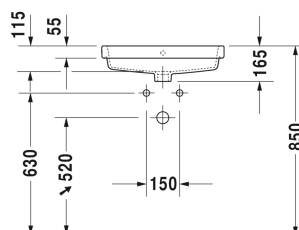

**Vero Air Vanity basin # 0383550000 / 0383550060**

| &lt; 550 mm &gt; |

Vanity basin	Dimension	Weight	Order number
countertop basin, with overflow, with tap platform, 550 mm			
<b>Colors</b>			
00 White Alpin			
<b>Variant</b>			
●	550 x 455 mm	11.900 kilogram	0383550000
⊗	550 x 455 mm	11.900 kilogram	0383550060
<b>Infobox</b>			
recommendation of furniture see from page xxx			
Sanitary ceramics with the special WonderGliss surface finish will remain clean and attractive-looking for a long time to come. When ordering WonderGliss please add a "1" as eleventh digit to the model number.			
<b>Accessory</b>			
Push-open waste for washbasins with overflow		0.400 kilogram	005052
Design Siphon		1.500 kilogram	005036
<b>Suitable products</b>			
Vanity unit wall-mounted 4 drawers, drawer beneath basin including cut-out for siphon and siphon cover, 1 countertop with one cut-out or two cut-outs, for 1 or 2 vanity basin(s), 1400 x 550 mm	1400 x 550 mm		KT6757 B/L/R
Vanity unit wall-mounted 1 pull-out compartment, countertop including one cut-out, for 1 vanity basin central, 1000 x 550 mm	1000 x 550 mm		KT6795
Vanity unit wall-mounted 1 pull-out compartment, countertop including one cut-out, for 1 vanity basin central, 1200 x 550 mm	1200 x 550 mm		KT6796
Vanity unit wall-mounted 2 pull-out compartments, 1 countertop with one cut-out or two cut-outs, for 1 or 2 vanity basin(s), 1400 x 550 mm	1400 x 550 mm		KT6797 B/L/R