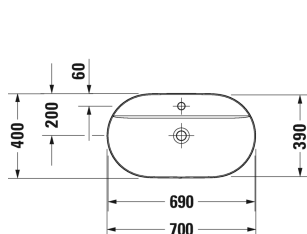

Luv Washbowl # 038070..00 / 038070..00 / 038070..00 / 038070..00

| < 700 mm > |

Washbowl	Dimension	Weight	Order number
ground, without overflow, with tap platform, ceramic covered slotted waste included, fixings included, 700 mm			
Colors			
00 White Alpin 21 White/Sand Satin matt 23 White/Grey Satin matt 26 White/White Satin Matt			
Variant			
● inside colour White, outside colour White	700 x 400 mm	12.200 kilogram	038070..00
● inside colour White, outside colour Sand Satin Matt	700 x 400 mm	12.200 kilogram	038070..00
● inside colour White, outside colour Grey Satin Matt	700 x 400 mm	12.200 kilogram	038070..00
● inside colour White, outside colour White Satin Matt	700 x 400 mm	12.200 kilogram	038070..00
Infobox			
Made from DuraCeram, recommendation of furniture see from page xxx, * When using this siphon please observe outlet height from upper surface of finished floor to centre of outlet in accordance with the technical specification sheet			
Sanitary ceramics with the special WonderGliss surface finish will remain clean and attractive-looking for a long time to come. When ordering WonderGliss please add a "1" as eleventh digit to the model number.			
Accessory			
Design Siphon		1.500 kilogram	005036
Suitable products			
Vanit unit for console floor-standing 2 drawers, 2 pull-out compartments, upper drawer including cut-out for siphon and siphon cover, 1733 x 570 mm	1733 x 570 mm		LU9567 B
Vanity unit wall-mounted 1 pull-out compartment, 1 console with one cut-out, 1200 x 550 mm	1200 x 550 mm		DE4949
Vanit unit for console floor-standing 2 drawers, 2 pull-out compartments, 1733 x 570 mm	1733 x 570 mm		LU9568 L/R