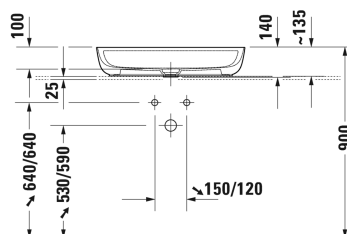

Luv Washbowl # 038070..00 / 038070..00 / 038070..00 / 038070..00

| < 700 mm > |

Washbowl	Dimension	Weight	Order number
ground, without overflow, with tap platform, ceramic covered slotted waste included, fixings included, 700 mm			
Colors			
00 White Alpin 21 White/Sand Satin matt 23 White/Grey Satin matt 26 White/White Satin Matt			
Variant			
● inside colour White, outside colour White	700 x 400 mm	12.200 kilogram	038070..00
● inside colour White, outside colour Sand Satin Matt	700 x 400 mm	12.200 kilogram	038070..00
● inside colour White, outside colour Grey Satin Matt	700 x 400 mm	12.200 kilogram	038070..00
● inside colour White, outside colour White Satin Matt	700 x 400 mm	12.200 kilogram	038070..00
Infobox			
Made from DuraCeram, recommendation of furniture see from page xxx, * When using this siphon please observe outlet height from upper surface of finished floor to centre of outlet in accordance with the technical specification sheet			
Sanitary ceramics with the special WonderGliss surface finish will remain clean and attractive-looking for a long time to come. When ordering WonderGliss please add a "1" as eleventh digit to the model number.			
Accessory			
Design Siphon		1.500 kilogram	005036
Suitable products			
Vanit unit for console floor-standing 2 drawers, 2 pull-out compartments, upper drawer including cut-out for siphon and siphon cover, 1733 x 570 mm	1733 x 570 mm		LU9567 B
Vanity unit wall-mounted 1 pull-out compartment, 1 console with one cut-out, 1200 x 550 mm	1200 x 550 mm		DE4949
Vanit unit for console floor-standing 2 drawers, 2 pull-out compartments, 1733 x 570 mm	1733 x 570 mm		LU9568 L/R