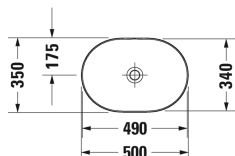

Luv Washbowl # 037950..00 / 037950..00 / 037950..00 / 037950..00

| < 500 mm > |

Washbowl	Dimension	Weight	Order number
ground, without overflow, without tap platform, ceramic covered slotted waste included, fixings included, 500 mm			
Colors			
00 White Alpin 21 White/Sand Satin matt 23 White/Grey Satin matt 26 White/White Satin Matt			
Variant			
☒ inside colour White, outside colour White	500 x 350 mm	7.100 kilogram	037950..00
☒ inside colour White, outside colour Sand Satin Matt	500 x 350 mm	7.100 kilogram	037950..00
☒ inside colour White, outside colour Grey Satin Matt	500 x 350 mm	7.100 kilogram	037950..00
☒ inside colour White, outside colour White Satin Matt	500 x 350 mm	7.100 kilogram	037950..00
Infobox			
Made from DuraCeram, recommendation of furniture see from page xxx, * When using this siphon please observe outlet height from upper surface of finished floor to centre of outlet in accordance with the technical specification sheet			
Sanitary ceramics with the special WonderGliss surface finish will remain clean and attractive-looking for a long time to come. When ordering WonderGliss please add a "1" as eleventh digit to the model number.			
Accessory			
Design Siphon		1.500 kilogram	005036
Suitable products			
Vanit unit for console floor-standing 2 pull-out compartments, 1733 x 570 mm	1733 x 570 mm		LU9562 B
Vanit unit for console floor-standing 1 pull-out compartment, 638 x 450 mm	638 x 450 mm		LU9560
Vanit unit for console floor-standing 1 drawer, 1 pull-out compartment, upper drawer including cut-out for siphon and siphon cover, 638 x 450 mm	638 x 450 mm		LU9565