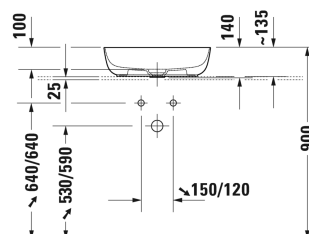

Luv Washbowl # 037950..00 / 037950..00 / 037950..00 / 037950..00

| < 500 mm > |

Washbowl	Dimension	Weight	Order number
ground, without overflow, without tap platform, ceramic covered slotted waste included, fixings included, 500 mm			
Colors			
00 White Alpin 21 White/Sand Satin matt 23 White/Grey Satin matt 26 White/White Satin Matt			
Variant			
☒ inside colour White, outside colour White	500 x 350 mm	7.100 kilogram	037950..00
☒ inside colour White, outside colour Sand Satin Matt	500 x 350 mm	7.100 kilogram	037950..00
☒ inside colour White, outside colour Grey Satin Matt	500 x 350 mm	7.100 kilogram	037950..00
☒ inside colour White, outside colour White Satin Matt	500 x 350 mm	7.100 kilogram	037950..00
Infobox			
Made from DuraCeram, recommendation of furniture see from page xxx, * When using this siphon please observe outlet height from upper surface of finished floor to centre of outlet in accordance with the technical specification sheet			
Sanitary ceramics with the special WonderGliss surface finish will remain clean and attractive-looking for a long time to come. When ordering WonderGliss please add a "1" as eleventh digit to the model number.			
Accessory			
Design Siphon		1.500 kilogram	005036
Suitable products			
Vanit unit for console floor-standing 2 pull-out compartments, 1733 x 570 mm	1733 x 570 mm		LU9562 B
Vanit unit for console floor-standing 1 pull-out compartment, 638 x 450 mm	638 x 450 mm		LU9560
Vanit unit for console floor-standing 1 drawer, 1 pull-out compartment, upper drawer including cut-out for siphon and siphon cover, 638 x 450 mm	638 x 450 mm		LU9565