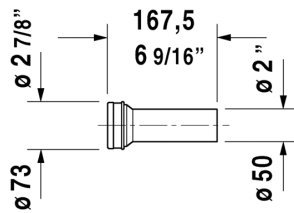

## Accessories Outlet connector # 005006

Outlet connector	Dimension	Weight	Order number
for McDry urinal			
Colors			
Variant			

All drawings contain the necessary measurements which are subject to standard tolerances. They are stated in inch & mm and are non-binding. Exact measurements, in particular for customized installation scenarios, can only be taken from the finished ceramic piece.