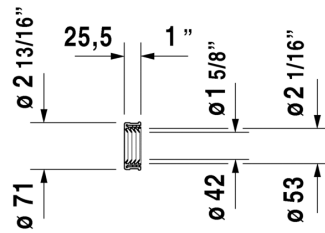

## Accessories Outlet connector # 005006

Outlet connector	Dimension	Weight	Order number
for McDry urinal			
Colors			
Variant			

All drawings contain the necessary measurements which are subject to standard tolerances. They are stated in inch & mm and are non-binding. Exact measurements, in particular for customized installation scenarios, can only be taken from the finished ceramic piece.