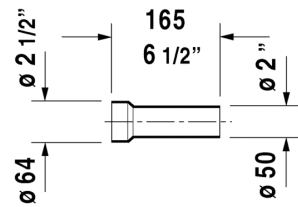

## Accessories Outlet connector # 005006

Outlet connector	Dimension	Weight	Order number
for McDry urinal			
Colors			
Variant			

All drawings contain the necessary measurements which are subject to standard tolerances. They are stated in inch & mm and are non-binding. Exact measurements, in particular for customized installation scenarios, can only be taken from the finished ceramic piece.