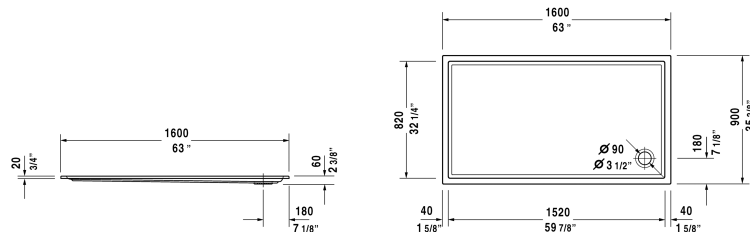

Starck Tubs/Shower trays Shower tray # 72013100000090

| < 63" Inch > |

Shower tray	Dimension	Weight	Order number
rectangle, Sanitary acrylic, 2 3/8" Inch			
Colors			
00 White			
Variant			
Shower tray	63" x 35 3/8" Inch	67.3 lb	72013100000090
Infobox	<p>* Complies with the following standards: CSA B45.5/IAPMO Z124, A grid drain or similar should be used in conjunction with a p-trap under the floor. A 4" grid drain is necessary for shower trays with a 3 1/2" (90 mm) outlet.</p>		
Accessory for shower trays			
Tile flange			790112

All drawings contain the necessary measurements which are subject to standard tolerances. They are stated in inch & mm and are non-binding. Exact measurements, in particular for customized installation scenarios, can only be taken from the finished ceramic piece.