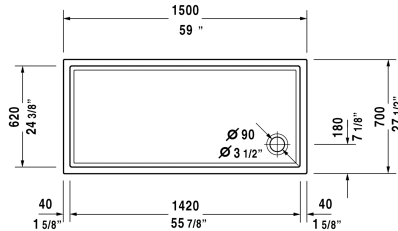

Starck Tubs/Shower trays Shower tray # 72012700000090

| < 59" Inch > |

Shower tray	Dimension	Weight	Order number
Sanitary acrylic, rectangle, without panel, 2 1/8" Inch			
<b>Colors</b>			
00 White			
<b>Variant</b>			
Shower tray	59" x 27 1/2" Inch	59.5 lb	72012700000090
<b>Infobox</b>			
* Complies with the following standards: CSA B45.5/IAPMO Z124, A grid drain or similar should be used in conjunction with a p-trap under the floor. A 4" grid drain is necessary for shower trays with a 3 1/2" (90 mm) outlet.			

All drawings contain the necessary measurements which are subject to standard tolerances. They are stated in inch & mm and are non-binding. Exact measurements, in particular for customized installation scenarios, can only be taken from the finished ceramic piece.