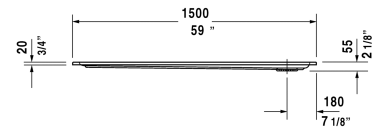

Starck Tubs/Shower trays Shower tray # 72012700000090

| < 59" Inch > |

Shower tray	Dimension	Weight	Order number
Sanitary acrylic, rectangle, without panel, 2 1/8" Inch			
<b>Colors</b>			
00 White			
<b>Variant</b>			
Shower tray	59" x 27 1/2" Inch	59.5 lb	72012700000090
<b>Infobox</b>			
* Complies with the following standards: CSA B45.5/IAPMO Z124, A grid drain or similar should be used in conjunction with a p-trap under the floor. A 4" grid drain is necessary for shower trays with a 3 1/2" (90 mm) outlet.			

All drawings contain the necessary measurements which are subject to standard tolerances. They are stated in inch & mm and are non-binding. Exact measurements, in particular for customized installation scenarios, can only be taken from the finished ceramic piece.