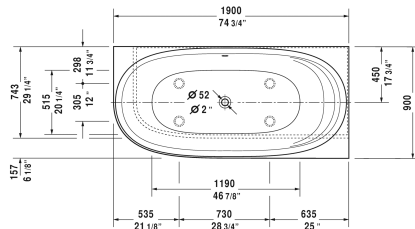

Cape Cod Bathtub # 70036300000090

| < 74 3/4" Inch > |

Bathtub	Dimension	Weight	Order number
corner right, with seamless panel and support frame, with one backrest slope, cUPC® listed*, DuraSolid® A, Filling capacity 54.2 gal			
Colors			
00 White			
Variant			
Base tub	74 3/4" x 35 3/8" Inch	231.5 lb	70036300000090
Infobox			
* Complies with the following standards: CSA B45.5/IAPMO Z124			
Suitable products			
Tile flange ,			790112
Drop-in drain (PVC), for all back-to-wall, corner and freestanding bathtubs, cUPC® listed*,			791281
Drop-in drain (ABS), for all back-to-wall, corner and freestanding bathtubs, cUPC® listed*,			791282

All drawings contain the necessary measurements which are subject to standard tolerances. They are stated in inch & mm and are non-binding. Exact measurements, in particular for customized installation scenarios, can only be taken from the finished ceramic piece.