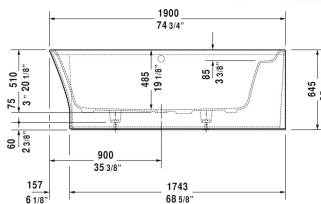

Cape Cod Bathtub # 70036300000090

| < 74 3/4" Inch > |

Bathtub	Dimension	Weight	Order number
corner right, with seamless panel and support frame, with one backrest slope, cUPC® listed*, DuraSolid® A, Filling capacity 54.2 gal			
Colors			
00 White			
Variant			
Base tub	74 3/4" x 35 3/8" Inch	231.5 lb	70036300000090
Infobox			
* Complies with the following standards: CSA B45.5/IAPMO Z124			
Suitable products			
Tile flange ,			790112
Drop-in drain (PVC), for all back-to-wall, corner and freestanding bathtubs, cUPC® listed*,			791281
Drop-in drain (ABS), for all back-to-wall, corner and freestanding bathtubs, cUPC® listed*,			791282

All drawings contain the necessary measurements which are subject to standard tolerances. They are stated in inch & mm and are non-binding. Exact measurements, in particular for customized installation scenarios, can only be taken from the finished ceramic piece.