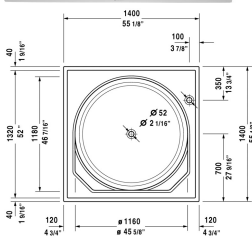

Blue Moon Bathtub # 70014300000090

< 55 1/8" Inch >

Bathtub	Dimension	Weight	Order number
square, drop-in or for panel, incl. support frame, with overflow, cUPC® listed*, Sanitary acrylic , Filling capacity 138 gal			
Colors			
00 White			
Variant			
Base tub	55 1/8" x 55 1/8" Inch	155 lb	70014300000090
Infobox			
* Complies with the following standards: CSA B45.5/IAPMO Z124			
Necessary accessory			
Wooden inlay Teak (real wood)	52" x 52" Inch		790851
Acrylic inlay for Blue Moon bathtubs 55 1/8" x 55 1/8"	52" x 52" Inch		790852
Cable-driven waste and overflow for Blue Moon bathtubs 55 1/8" x 55 1/8"			790244
Suitable products			
Tile flange ,			790112
Acrylic panel for corner left / right, for Blue Moon 55 1/8" x 55 1/8",			701022
Acrylic panel for back-to-wall, for Blue Moon 55 1/8" x 55 1/8",			701023
Acrylic panel for freestanding version, for Blue Moon 55 1/8" x 55 1/8",			701024

Blue Moon Bathtub # 700143000000090

|< 55 1/8" Inch >|

Bathtub anchors for Blue Moon, for mounting and support of bathtubs and shower trays, ***, 4 pieces,	790123
Headrest White, material: polyurethane, for Blue Moon 55 1/8" x 55 1/8",	790003
Bench / support rail Teak (real wood), for Blue Moon 55 1/8" x 55 1/8",	790855
Bench / support rail Teak (real wood), with clothes rail, for Blue Moon 55 1/8" x 55 1/8",	790856
Tub cover for Blue Moon 55 1/8" x 55 1/8",	790883
Stereo transducers (speakers) for bathtubs ,	791818

All drawings contain the necessary measurements which are subject to standard tolerances. They are stated in inch & mm and are non-binding. Exact measurements, in particular for customized installation scenarios, can only be taken from the finished ceramic piece.