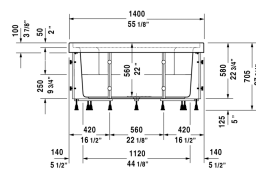

Blue Moon Bathtub # 70014300000090

< 55 1/8" Inch >

Bathtub	Dimension	Weight	Order number
square, drop-in or for panel, incl. support frame, with overflow, cUPC® listed*, Sanitary acrylic , Filling capacity 138 gal			
Colors			
00 White			
Variant			
Base tub	55 1/8" x 55 1/8" Inch	155 lb	70014300000090
Infobox			
* Complies with the following standards: CSA B45.5/IAPMO Z124			
Necessary accessory			
Wooden inlay Teak (real wood)	52" x 52" Inch		790851
Acrylic inlay for Blue Moon bathtubs 55 1/8" x 55 1/8"	52" x 52" Inch		790852
Cable-driven waste and overflow for Blue Moon bathtubs 55 1/8" x 55 1/8"			790244
Suitable products			
Tile flange ,			790112
Acrylic panel for corner left / right, for Blue Moon 55 1/8" x 55 1/8",			701022
Acrylic panel for back-to-wall, for Blue Moon 55 1/8" x 55 1/8",			701023
Acrylic panel for freestanding version, for Blue Moon 55 1/8" x 55 1/8",			701024

Blue Moon Bathtub # 700143000000090

|< 55 1/8" Inch >|

Bathtub anchors for Blue Moon, for mounting and support of bathtubs and shower trays, ***, 4 pieces,	790123
Headrest White, material: polyurethane, for Blue Moon 55 1/8" x 55 1/8",	790003
Bench / support rail Teak (real wood), for Blue Moon 55 1/8" x 55 1/8",	790855
Bench / support rail Teak (real wood), with clothes rail, for Blue Moon 55 1/8" x 55 1/8",	790856
Tub cover for Blue Moon 55 1/8" x 55 1/8",	790883
Stereo transducers (speakers) for bathtubs ,	791818

All drawings contain the necessary measurements which are subject to standard tolerances. They are stated in inch & mm and are non-binding. Exact measurements, in particular for customized installation scenarios, can only be taken from the finished ceramic piece.