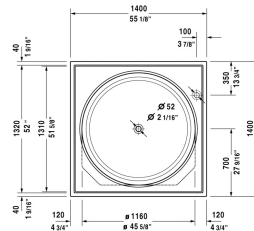

Blue Moon Bathtub # 70014300000090

< 55 1/8" Inch >

Bathtub	Dimension	Weight	Order number
square, drop-in or for panel, incl. support frame, with overflow, cUPC® listed*, Sanitary acrylic , Filling capacity 138 gal			
Colors			
00 White			
Variant			
Base tub	55 1/8" x 55 1/8" Inch	155 lb	70014300000090
Infobox			
* Complies with the following standards: CSA B45.5/IAPMO Z124			
Necessary accessory			
Wooden inlay Teak (real wood)	52" x 52" Inch		790851
Acrylic inlay for Blue Moon bathtubs 55 1/8" x 55 1/8"	52" x 52" Inch		790852
Cable-driven waste and overflow for Blue Moon bathtubs 55 1/8" x 55 1/8"			790244
Suitable products			
Tile flange ,			790112
Acrylic panel for corner left / right, for Blue Moon 55 1/8" x 55 1/8",			701022
Acrylic panel for back-to-wall, for Blue Moon 55 1/8" x 55 1/8",			701023
Acrylic panel for freestanding version, for Blue Moon 55 1/8" x 55 1/8",			701024

Blue Moon Bathtub # 700143000000090

|< 55 1/8" Inch >|

Bathtub anchors for Blue Moon, for mounting and support of bathtubs and shower trays, ***, 4 pieces,	790123
Headrest White, material: polyurethane, for Blue Moon 55 1/8" x 55 1/8",	790003
Bench / support rail Teak (real wood), for Blue Moon 55 1/8" x 55 1/8",	790855
Bench / support rail Teak (real wood), with clothes rail, for Blue Moon 55 1/8" x 55 1/8",	790856
Tub cover for Blue Moon 55 1/8" x 55 1/8",	790883
Stereo transducers (speakers) for bathtubs ,	791818

All drawings contain the necessary measurements which are subject to standard tolerances. They are stated in inch & mm and are non-binding. Exact measurements, in particular for customized installation scenarios, can only be taken from the finished ceramic piece.