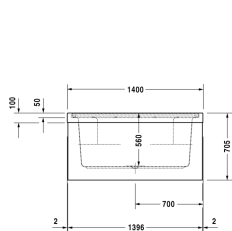

Blue Moon Bathtub # 70014300000090

< 55 1/8" Inch >

Bathtub	Dimension	Weight	Order number
square, drop-in or for panel, incl. support frame, with overflow, cUPC® listed*, Sanitary acrylic , Filling capacity 138 gal			
Colors			
00 White			
Variant			
Base tub	55 1/8" x 55 1/8" Inch	155 lb	70014300000090
Infobox			
* Complies with the following standards: CSA B45.5/IAPMO Z124			
Necessary accessory			
Wooden inlay Teak (real wood)	52" x 52" Inch		790851
Acrylic inlay for Blue Moon bathtubs 55 1/8" x 55 1/8"	52" x 52" Inch		790852
Cable-driven waste and overflow for Blue Moon bathtubs 55 1/8" x 55 1/8"			790244
Suitable products			
Tile flange ,			790112
Acrylic panel for corner left / right, for Blue Moon 55 1/8" x 55 1/8",			701022
Acrylic panel for back-to-wall, for Blue Moon 55 1/8" x 55 1/8",			701023
Acrylic panel for freestanding version, for Blue Moon 55 1/8" x 55 1/8",			701024

Blue Moon Bathtub # 700143000000090

|< 55 1/8" Inch >|

Bathtub anchors for Blue Moon, for mounting and support of bathtubs and shower trays, ***, 4 pieces,	790123
Headrest White, material: polyurethane, for Blue Moon 55 1/8" x 55 1/8",	790003
Bench / support rail Teak (real wood), for Blue Moon 55 1/8" x 55 1/8",	790855
Bench / support rail Teak (real wood), with clothes rail, for Blue Moon 55 1/8" x 55 1/8",	790856
Tub cover for Blue Moon 55 1/8" x 55 1/8",	790883
Stereo transducers (speakers) for bathtubs ,	791818

All drawings contain the necessary measurements which are subject to standard tolerances. They are stated in inch & mm and are non-binding. Exact measurements, in particular for customized installation scenarios, can only be taken from the finished ceramic piece.