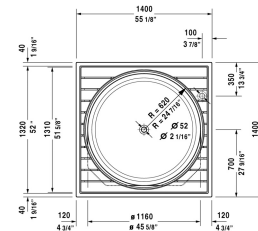

Blue Moon Bathtub # 70014300000090

< 55 1/8" Inch >

Bathtub	Dimension	Weight	Order number
square, drop-in or for panel, incl. support frame, with overflow, cUPC® listed*, Sanitary acrylic , Filling capacity 138 gal			
Colors			
00 White			
Variant			
Base tub	55 1/8" x 55 1/8" Inch	155 lb	70014300000090
Infobox			
* Complies with the following standards: CSA B45.5/IAPMO Z124			
Necessary accessory			
Wooden inlay Teak (real wood)	52" x 52" Inch		790851
Acrylic inlay for Blue Moon bathtubs 55 1/8" x 55 1/8"	52" x 52" Inch		790852
Cable-driven waste and overflow for Blue Moon bathtubs 55 1/8" x 55 1/8"			790244
Suitable products			
Tile flange ,			790112
Acrylic panel for corner left / right, for Blue Moon 55 1/8" x 55 1/8",			701022
Acrylic panel for back-to-wall, for Blue Moon 55 1/8" x 55 1/8",			701023
Acrylic panel for freestanding version, for Blue Moon 55 1/8" x 55 1/8",			701024

Blue Moon Bathtub # 700143000000090

|< 55 1/8" Inch >|

Bathtub anchors for Blue Moon, for mounting and support of bathtubs and shower trays, ***, 4 pieces,	790123
Headrest White, material: polyurethane, for Blue Moon 55 1/8" x 55 1/8",	790003
Bench / support rail Teak (real wood), for Blue Moon 55 1/8" x 55 1/8",	790855
Bench / support rail Teak (real wood), with clothes rail, for Blue Moon 55 1/8" x 55 1/8",	790856
Tub cover for Blue Moon 55 1/8" x 55 1/8",	790883
Stereo transducers (speakers) for bathtubs ,	791818

All drawings contain the necessary measurements which are subject to standard tolerances. They are stated in inch & mm and are non-binding. Exact measurements, in particular for customized installation scenarios, can only be taken from the finished ceramic piece.