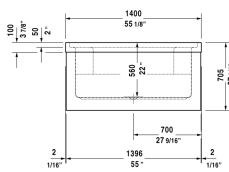

Blue Moon Bathtub # 70014300000090

< 55 1/8" Inch >

Bathtub	Dimension	Weight	Order number
square, drop-in or for panel, incl. support frame, with overflow, cUPC® listed*, Sanitary acrylic , Filling capacity 138 gal			
Colors			
00 White			
Variant			
Base tub	55 1/8" x 55 1/8" Inch	155 lb	70014300000090
Infobox			
* Complies with the following standards: CSA B45.5/IAPMO Z124			
Necessary accessory			
Wooden inlay Teak (real wood)	52" x 52" Inch		790851
Acrylic inlay for Blue Moon bathtubs 55 1/8" x 55 1/8"	52" x 52" Inch		790852
Cable-driven waste and overflow for Blue Moon bathtubs 55 1/8" x 55 1/8"			790244
Suitable products			
Tile flange ,			790112
Acrylic panel for corner left / right, for Blue Moon 55 1/8" x 55 1/8",			701022
Acrylic panel for back-to-wall, for Blue Moon 55 1/8" x 55 1/8",			701023
Acrylic panel for freestanding version, for Blue Moon 55 1/8" x 55 1/8",			701024

Blue Moon Bathtub # 700143000000090

|< 55 1/8" Inch >|

Bathtub anchors for Blue Moon, for mounting and support of bathtubs and shower trays, ***, 4 pieces,	790123
Headrest White, material: polyurethane, for Blue Moon 55 1/8" x 55 1/8",	790003
Bench / support rail Teak (real wood), for Blue Moon 55 1/8" x 55 1/8",	790855
Bench / support rail Teak (real wood), with clothes rail, for Blue Moon 55 1/8" x 55 1/8",	790856
Tub cover for Blue Moon 55 1/8" x 55 1/8",	790883
Stereo transducers (speakers) for bathtubs ,	791818

All drawings contain the necessary measurements which are subject to standard tolerances. They are stated in inch & mm and are non-binding. Exact measurements, in particular for customized installation scenarios, can only be taken from the finished ceramic piece.