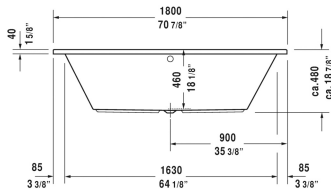

**Daro Bathtub # 700028000000090**

| < 70 7/8" Inch > |

Bathtub	Dimension	Weight	Order number
rectangle, with two backrest slopes, cUPC® listed*, Sanitary acrylic			
<b>Colors</b>			
00 White			
<b>Variant</b>			
Base tub	70 7/8" x 31 1/2" Inch	72.7 lb	700028000000090
<b>Infobox</b>			
* Complies with the following standards: CSA B45.5/IAPMO Z124			
<b>Suitable products</b>			
Tile flange ,			790112
Cable-driven waste and overflow ,			790220
Bathtub anchors for mounting and support of bathtubs and shower trays, 3 pieces,			790103
Cable-driven waste and overflow brass,			790250
Stereo transducers (speakers) for bathtubs ,			791818
Support frame (included), for D-Code bathtubs,			790133

*All drawings contain the necessary measurements which are subject to standard tolerances. They are stated in inch & mm and are non-binding. Exact measurements, in particular for customized installation scenarios, can only be taken from the finished ceramic piece.*