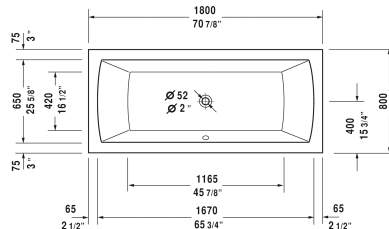

**Daro Bathtub # 700028000000090**

| < 70 7/8" Inch > |

Bathtub	Dimension	Weight	Order number
rectangle, with two backrest slopes, cUPC® listed*, Sanitary acrylic			
<b>Colors</b>			
00 White			
<b>Variant</b>			
Base tub	70 7/8" x 31 1/2" Inch	72.7 lb	700028000000090
<b>Infobox</b>			
* Complies with the following standards: CSA B45.5/IAPMO Z124			
<b>Suitable products</b>			
Tile flange ,			790112
Cable-driven waste and overflow ,			790220
Bathtub anchors for mounting and support of bathtubs and shower trays, 3 pieces,			790103
Cable-driven waste and overflow brass,			790250
Stereo transducers (speakers) for bathtubs ,			791818
Support frame (included), for D-Code bathtubs,			790133

*All drawings contain the necessary measurements which are subject to standard tolerances. They are stated in inch & mm and are non-binding. Exact measurements, in particular for customized installation scenarios, can only be taken from the finished ceramic piece.*