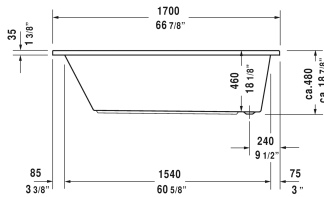

Daro Bathtub # 700027000000090

| < 66 7/8" Inch > |

Bathtub	Dimension	Weight	Order number
rectangle, with one backrest slope, cUPC® listed*, Sanitary acrylic			
Colors			
00 White			
Variant			
Base tub	66 7/8" x 29 1/2" Inch	55.1 lb	700027000000090
Infobox			
* Complies with the following standards: CSA B45.5/IAPMO Z124			
Suitable products			
Tile flange ,			790112
Cable-driven waste and overflow ,			790220
Bathtub anchors for mounting and support of bathtubs and shower trays, 3 pieces,			790103
Stereo transducers (speakers) for bathtubs ,			791818
Support frame (included), for D-Code bathtubs,			790133
Waste and overflow brass, Chrome trim,			791255

All drawings contain the necessary measurements which are subject to standard tolerances. They are stated in inch & mm and are non-binding. Exact measurements, in particular for customized installation scenarios, can only be taken from the finished ceramic piece.