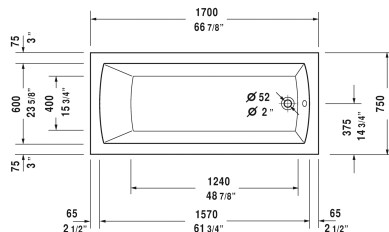

Daro Bathtub # 700027000000090

| < 66 7/8" Inch > |

Bathtub	Dimension	Weight	Order number
rectangle, with one backrest slope, cUPC® listed*, Sanitary acrylic			
Colors			
00 White			
Variant			
Base tub	66 7/8" x 29 1/2" Inch	55.1 lb	700027000000090
Infobox			
* Complies with the following standards: CSA B45.5/IAPMO Z124			
Suitable products			
Tile flange ,			790112
Cable-driven waste and overflow ,			790220
Bathtub anchors for mounting and support of bathtubs and shower trays, 3 pieces,			790103
Stereo transducers (speakers) for bathtubs ,			791818
Support frame (included), for D-Code bathtubs,			790133
Waste and overflow brass, Chrome trim,			791255

All drawings contain the necessary measurements which are subject to standard tolerances. They are stated in inch & mm and are non-binding. Exact measurements, in particular for customized installation scenarios, can only be taken from the finished ceramic piece.