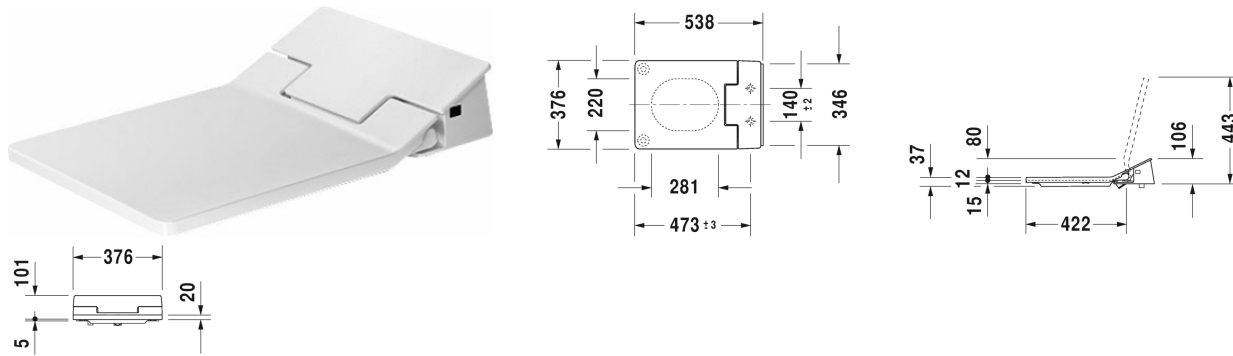

**SensoWash® Slim SensoWash® Slim shower-toilet seat for Vero Air\* # 611500001001300**

| < 14 3/4" Inch > |

SensoWash® Slim shower-toilet seat for Vero Air*	Dimension	Weight	Order number
rear-, front and oscillating wash, individual adjustment of water temperature, spray wand position and water spray intensity, with slow close, night light, remote control included, locking function via remote control, self-cleaning wand, on / off-button, with concealed connections, seat and lid easily removable with one hand, automatic drainage in periods of prolonged disuse			
<b>Colors</b>			
00 White			
<b>Variant</b>			
AC 100-120V, 50-60 Hz	14 3/4" x 21 1/4" Inch	12.1 lb	611500001001300
<b>Infobox</b>			
Install a water water softener with water hardness $\geq 2.4$ mmol/l ( $\geq 14^\circ$ dH or $24^\circ$ fH)., Complies with following standards: ASME A112.4.2/CSA B45.16, UL 1431, CSA C22.2 No. 68-14 and CSA C22.2 No. 64-14			
<b>Suitable products</b>			
Toilet wall-mounted Duravit Rimless for SensoWash® rimless, washdown model, Durafix included, only in combination with SensoWash, connecting elements for SensoWash with concealed connections included, cUPC® listed*, 14 5/8" x 22 1/2" Inch	14 5/8" x 22 1/2" Inch		252559

All drawings contain the necessary measurements which are subject to standard tolerances. They are stated in inch & mm and are non-binding. Exact measurements, in particular for customized installation scenarios, can only be taken from the finished ceramic piece.