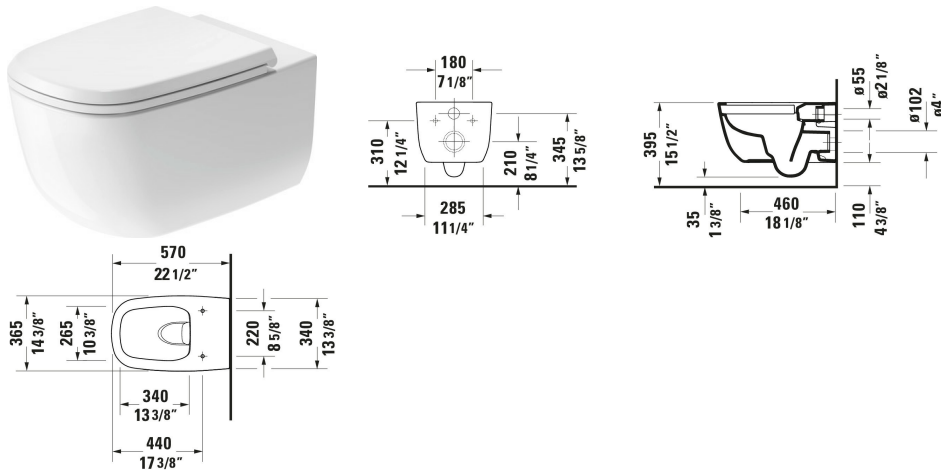

**Aurena Wall Mounted Toilet HygieneFlush # 259809..92 / 259809..92 / 259809..92**

| < 14 3/8 " > |

Wall Mounted Toilet HygieneFlush	Dimension	Weight	Order number
Washdown model, Flushing rim: Rimless, Flush system: washdown model, Outlet horizontal			
<b>Colors</b>			
AA White HygieneGlaze Plus (an antibacterial ceramic glaze that provides almost indefinite effectiveness) AC White Satin Matt HygieneGlaze Plus (an antibacterial ceramic glaze that provides almost indefinite effectiveness) AF Black Matt HygieneGlaze Plus (an antibacterial ceramic glaze that provides almost indefinite effectiveness)			
<b>Variant</b>			
White High Gloss, Flush water quantity: 1.28/0.8 gal	14 3/8 "x14 1/8 "	58.422 lb	259809..92
White Satin Matte, Flush water quantity: 1.28/0.8 gal	14 3/8 "x14 1/8 "	58.422 lb	259809..92
Black Matte, Flush water quantity: 1.28/0.8 gal	14 3/8 "x14 1/8 "	58.422 lb	259809..92

*All drawings contain the necessary measurements which are subject to standard tolerances. They are stated in inch & mm and are non-binding. Exact measurements, in particular for customized installation scenarios, can only be taken from the finished ceramic piece.*