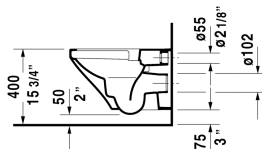

**DuraStyle Toilet wall-mounted Duravit Rimless® & #**  
**253809..92**

< 14 5/8" Inch >

Toilet wall-mounted Duravit Rimless®	Dimension	Weight	Order number
rimless, washdown model, cUPC® listed*			
<b>Colors</b>			
00 White 20 HygieneGlaze (an antibacterial ceramic glaze that provides almost indefinite effectiveness)			
<b>Variant</b>			
♣ 1.6/0.8 gpf	14 5/8" x 21 1/4" Inch	56 lb	253809..92
<b>Infobox</b>			
* Complies with following standards: ASME A112.19.2/CSA B45.1 and ASME A112.19.14, In-wall tank & carrier and actuator plate required for installation / Refer to page XXX, Wall-mounted toilet is ADA compliant, when installed with a seat height of 17" - 19" from the finished floor			
Sanitary ceramics with the special WonderGliss surface finish will remain clean and attractive-looking for a long time to come. When ordering WonderGliss please add a "1" as eleventh digit to the model number.			
Geberit in-wall tank and carrier for toilets, width 19 3/4", depth 5 1/2", height (adjustable) 43" - 47"	19 3/4" x 5 1/2" Inch	40.8 lb	111335
Geberit carrier for toilets	19 3/4" x 3 1/8" Inch	37.5 lb	111798
Sigma 01 flush plate, dual flush for toilets, White	9 5/8" x 6 1/2" Inch		115770
Noise reduction gasket for wall-mounted toilet		0.7 lb	005064
<b>Suitable products</b>			
Toilet seat and cover hinges stainless steel, without slow close,			006371
Toilet seat and cover hinges stainless steel, removable, with slow close,			006379

All drawings contain the necessary measurements which are subject to standard tolerances. They are stated in inch & mm and are non-binding. Exact measurements, in particular for customized installation scenarios, can only be taken from the finished ceramic piece.