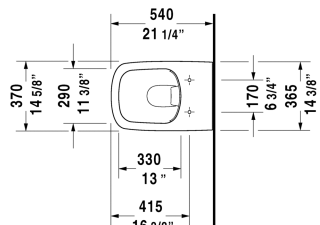

**DuraStyle Toilet wall-mounted Duravit Rimless® & #**  
**253809..92**

< 14 5/8" Inch >

Toilet wall-mounted Duravit Rimless®	Dimension	Weight	Order number
rimless, washdown model, cUPC® listed*			
<b>Colors</b>			
00 White 20 HygieneGlaze (an antibacterial ceramic glaze that provides almost indefinite effectiveness)			
<b>Variant</b>			
♣ 1.6/0.8 gpf	14 5/8" x 21 1/4" Inch	56 lb	253809..92
<b>Infobox</b>			
* Complies with following standards: ASME A112.19.2/CSA B45.1 and ASME A112.19.14, In-wall tank & carrier and actuator plate required for installation / Refer to page XXX, Wall-mounted toilet is ADA compliant, when installed with a seat height of 17" - 19" from the finished floor			
Sanitary ceramics with the special WonderGliss surface finish will remain clean and attractive-looking for a long time to come. When ordering WonderGliss please add a "1" as eleventh digit to the model number.			
Geberit in-wall tank and carrier for toilets, width 19 3/4", depth 5 1/2", height (adjustable) 43" - 47"	19 3/4" x 5 1/2" Inch	40.8 lb	111335
Geberit carrier for toilets	19 3/4" x 3 1/8" Inch	37.5 lb	111798
Sigma 01 flush plate, dual flush for toilets, White	9 5/8" x 6 1/2" Inch		115770
Noise reduction gasket for wall-mounted toilet		0.7 lb	005064
<b>Suitable products</b>			
Toilet seat and cover hinges stainless steel, without slow close,			006371
Toilet seat and cover hinges stainless steel, removable, with slow close,			006379

All drawings contain the necessary measurements which are subject to standard tolerances. They are stated in inch & mm and are non-binding. Exact measurements, in particular for customized installation scenarios, can only be taken from the finished ceramic piece.