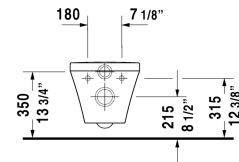

**DuraStyle Toilet wall-mounted Duravit Rimless® & #**  
**253809..92**

< 14 5/8" Inch >

Toilet wall-mounted Duravit Rimless®	Dimension	Weight	Order number
rimless, washdown model, cUPC® listed*			
<b>Colors</b>			
00 White 20 HygieneGlaze (an antibacterial ceramic glaze that provides almost indefinite effectiveness)			
<b>Variant</b>			
♣ 1.6/0.8 gpf	14 5/8" x 21 1/4" Inch	56 lb	253809..92
<b>Infobox</b>			
* Complies with following standards: ASME A112.19.2/CSA B45.1 and ASME A112.19.14, In-wall tank & carrier and actuator plate required for installation / Refer to page XXX, Wall-mounted toilet is ADA compliant, when installed with a seat height of 17" - 19" from the finished floor			
Sanitary ceramics with the special WonderGliss surface finish will remain clean and attractive-looking for a long time to come. When ordering WonderGliss please add a "1" as eleventh digit to the model number.			
Geberit in-wall tank and carrier for toilets, width 19 3/4", depth 5 1/2", height (adjustable) 43" - 47"	19 3/4" x 5 1/2" Inch	40.8 lb	111335
Geberit carrier for toilets	19 3/4" x 3 1/8" Inch	37.5 lb	111798
Sigma 01 flush plate, dual flush for toilets, White	9 5/8" x 6 1/2" Inch		115770
Noise reduction gasket for wall-mounted toilet		0.7 lb	005064
<b>Suitable products</b>			
Toilet seat and cover hinges stainless steel, without slow close,			006371
Toilet seat and cover hinges stainless steel, removable, with slow close,			006379

All drawings contain the necessary measurements which are subject to standard tolerances. They are stated in inch & mm and are non-binding. Exact measurements, in particular for customized installation scenarios, can only be taken from the finished ceramic piece.