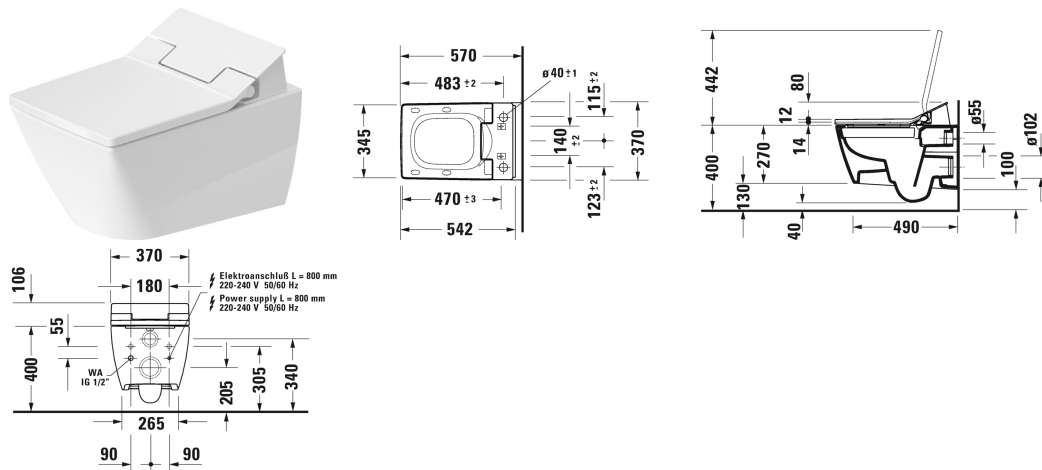

**Viu Toilet wall-mounted Duravit Rimless for SensoWash® # 251159..92 / 251159..92**

| < 14 5/8" Inch > |

Toilet wall-mounted Duravit Rimless for SensoWash®	Dimension	Weight	Order number
rimless, washdown model, Durafix included, only in combination with SensoWash, connecting elements for SensoWash with concealed connections included			
<b>Colors</b>			
00 White 20 HygieneGlaze (an antibacterial ceramic glaze that provides almost indefinite effectiveness)			
<b>Variant</b>			
♣ 1.6/0.8 gpf	14 5/8" x 22 1/2" Inch	59.5 lb	251159..92
♣ 1.6/0.8 gpf	14 5/8" x 22 1/2" Inch	59.5 lb	251159..92
<b>Infobox</b>			
Durafix for concealed fixation is included, For suitable SensoWash® shower-toilet seats, please see matrix on page xxx, In-wall tank & carrier and actuator plate required for installation / Refer to page XXX			
Sanitary ceramics with the special WonderGliss surface finish will remain clean and attractive-looking for a long time to come. When ordering WonderGliss please add a "1" as eleventh digit to the model number.			
Connecting set in combination with SensoWash shower-toilet seat			100691
Pre-installation set in combination with SensoWash, for in-wall carrier with horizontal support without shower toilet pre-installation/conduit pipe			005072
Noise reduction gasket for wall-mounted toilet		0.7 lb	005064
Hardware for wall-mounted bidet and wall-mounted toilet	Ø 1/2" x 7 1/8" Inch	0.4 lb	006500

*All drawings contain the necessary measurements which are subject to standard tolerances. They are stated in inch & mm and are non-binding. Exact measurements, in particular for customized installation scenarios, can only be taken from the finished ceramic piece.*