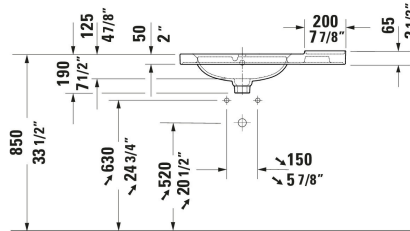

Aurena Wall Mounted Sink # 239580..00 / 239580..00 / 239580..00

| < 31 1/2 " > |

Wall Mounted Sink	Dimension	Weight	Order number
Rectangular, Number of basins: 1 Left, Includes faucet deck: Yes, Number of faucet holes: 1 Middle, Overflow: Yes, Number of pre-marked faucet holes: 1, incl. push-open waste, Includes ceramic drain cover, 31 1/2 "			
Colors			
AA White HygieneGlaze Plus (an antibacterial ceramic glaze that provides almost indefinite effectiveness) AC White Satin Matt HygieneGlaze Plus (an antibacterial ceramic glaze that provides almost indefinite effectiveness) AF Black Matt HygieneGlaze Plus (an antibacterial ceramic glaze that provides almost indefinite effectiveness)			
Variant			
● ● White High Gloss	31 1/2 "x7 1/2 "	39.683 lb	239580..00
● ● White Satin Matte	31 1/2 "x7 1/2 "	39.683 lb	239580..00
● ● Black Matte	31 1/2 "x7 1/2 "	39.683 lb	239580..00

All drawings contain the necessary measurements which are subject to standard tolerances. They are stated in inch & mm and are non-binding. Exact measurements, in particular for customized installation scenarios, can only be taken from the finished ceramic piece.