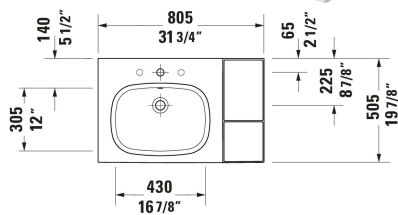

Aurena Wall Mounted Sink # 239580..00 / 239580..00 / 239580..00

| < 31 1/2 " > |

Wall Mounted Sink	Dimension	Weight	Order number
Rectangular, Number of basins: 1 Left, Includes faucet deck: Yes, Number of faucet holes: 1 Middle, Overflow: Yes, Number of pre-marked faucet holes: 1, incl. push-open waste, Includes ceramic drain cover, 31 1/2 "			
Colors			
AA White HygieneGlaze Plus (an antibacterial ceramic glaze that provides almost indefinite effectiveness) AC White Satin Matt HygieneGlaze Plus (an antibacterial ceramic glaze that provides almost indefinite effectiveness) AF Black Matt HygieneGlaze Plus (an antibacterial ceramic glaze that provides almost indefinite effectiveness)			
Variant			
● ● White High Gloss	31 1/2 "x7 1/2 "	39.683 lb	239580..00
● ● White Satin Matte	31 1/2 "x7 1/2 "	39.683 lb	239580..00
● ● Black Matte	31 1/2 "x7 1/2 "	39.683 lb	239580..00

All drawings contain the necessary measurements which are subject to standard tolerances. They are stated in inch & mm and are non-binding. Exact measurements, in particular for customized installation scenarios, can only be taken from the finished ceramic piece.