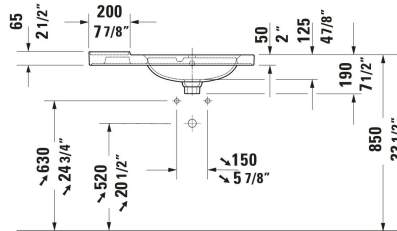

Aurena Wall Mounted Sink # 239480..00 / 239480..00 / 239480..00

|< 31 1/2 " >|

Wall Mounted Sink	Dimension	Weight	Order number
Rectangular, Number of basins: 1 Right, Includes faucet deck: Yes, Number of faucet holes: 1 Middle, Overflow: Yes, Number of pre-marked faucet holes: 1, incl. push-open waste, Includes ceramic drain cover, 31 1/2 "			
Colors			
AA White HygieneGlaze Plus (an antibacterial ceramic glaze that provides almost indefinite effectiveness) AC White Satin Matt HygieneGlaze Plus (an antibacterial ceramic glaze that provides almost indefinite effectiveness) AF Black Matt HygieneGlaze Plus (an antibacterial ceramic glaze that provides almost indefinite effectiveness)			
Variant			
● ● White High Gloss	31 1/2 "x7 1/2 "	39.683 lb	239480..00
● ● White Satin Matte	31 1/2 "x7 1/2 "	39.683 lb	239480..00
● ● Black Matte	31 1/2 "x7 1/2 "	39.683 lb	239480..00

All drawings contain the necessary measurements which are subject to standard tolerances. They are stated in inch & mm and are non-binding. Exact measurements, in particular for customized installation scenarios, can only be taken from the finished ceramic piece.