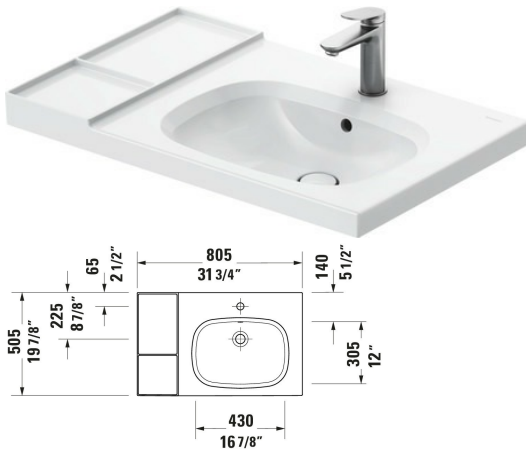

Aurena Wall Mounted Sink # 239480..00 / 239480..00 / 239480..00

|< 31 1/2 " >|

Wall Mounted Sink	Dimension	Weight	Order number
Rectangular, Number of basins: 1 Right, Includes faucet deck: Yes, Number of faucet holes: 1 Middle, Overflow: Yes, Number of pre-marked faucet holes: 1, incl. push-open waste, Includes ceramic drain cover, 31 1/2 "			
Colors			
AA White HygieneGlaze Plus (an antibacterial ceramic glaze that provides almost indefinite effectiveness) AC White Satin Matt HygieneGlaze Plus (an antibacterial ceramic glaze that provides almost indefinite effectiveness) AF Black Matt HygieneGlaze Plus (an antibacterial ceramic glaze that provides almost indefinite effectiveness)			
Variant			
● ● White High Gloss	31 1/2 "x7 1/2 "	39.683 lb	239480..00
● ● White Satin Matte	31 1/2 "x7 1/2 "	39.683 lb	239480..00
● ● Black Matte	31 1/2 "x7 1/2 "	39.683 lb	239480..00

All drawings contain the necessary measurements which are subject to standard tolerances. They are stated in inch & mm and are non-binding. Exact measurements, in particular for customized installation scenarios, can only be taken from the finished ceramic piece.