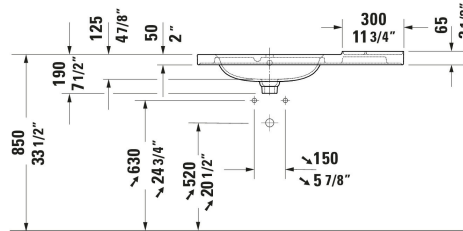

Aurena Wall Mounted Sink # 239110..00 / 239110..00 / 239110..00

| < 39 3/8 " > |

Wall Mounted Sink	Dimension	Weight	Order number
Rectangular, Number of basins: 1 Left, Includes faucet deck: Yes, Number of faucet holes: 1 Middle, Overflow: Yes, Number of pre-marked faucet holes: 1, incl. push-open waste, Includes ceramic drain cover, Back side glazed: No, 39 3/8 "			
Colors			
AA White HygieneGlaze Plus (an antibacterial ceramic glaze that provides almost indefinite effectiveness) AC White Satin Matt HygieneGlaze Plus (an antibacterial ceramic glaze that provides almost indefinite effectiveness) AF Black Matt HygieneGlaze Plus (an antibacterial ceramic glaze that provides almost indefinite effectiveness)			
Variant			
● ● White High Gloss	39 3/8 "x7 1/2 "	48.502 lb	239110..00
● ● White Satin Matte	39 3/8 "x7 1/2 "	48.502 lb	239110..00
● ● Black Matte	39 3/8 "x7 1/2 "	48.502 lb	239110..00
Suitable products			
Console Number of storage surface: 1, Number of towel rails: 1, Pedestal color: Brushed Nickel Aluminum, Adjustable height, 38 3/4 x 19 3/8 "			AU4586
Vanity Cabinet Number of drawers: 2, Number of towel rails: 1, Without handle, Siphon cut-out: Yes, Panel: Yes, Slow close, Pressure inlet, Profile: Nickel, Brushed, Aluminum, Drawer organizer Optional, Feet Yes, Adjustable height, 38 3/4 x 19 3/8 "			AU4576

All drawings contain the necessary measurements which are subject to standard tolerances. They are stated in inch & mm and are non-binding. Exact measurements, in particular for customized installation scenarios, can only be taken from the finished ceramic piece.