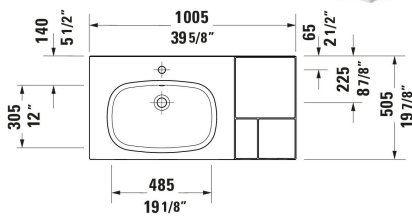

Aurena Wall Mounted Sink # 239110..00 / 239110..00 / 239110..00

| < 39 3/8 " > |

Wall Mounted Sink	Dimension	Weight	Order number
Rectangular, Number of basins: 1 Left, Includes faucet deck: Yes, Number of faucet holes: 1 Middle, Overflow: Yes, Number of pre-marked faucet holes: 1, incl. push-open waste, Includes ceramic drain cover, Back side glazed: No, 39 3/8 "			
Colors			
AA White HygieneGlaze Plus (an antibacterial ceramic glaze that provides almost indefinite effectiveness) AC White Satin Matt HygieneGlaze Plus (an antibacterial ceramic glaze that provides almost indefinite effectiveness) AF Black Matt HygieneGlaze Plus (an antibacterial ceramic glaze that provides almost indefinite effectiveness)			
Variant			
● ● White High Gloss	39 3/8 "x7 1/2 "	48.502 lb	239110..00
● ● White Satin Matte	39 3/8 "x7 1/2 "	48.502 lb	239110..00
● ● Black Matte	39 3/8 "x7 1/2 "	48.502 lb	239110..00
Suitable products			
Console Number of storage surface: 1, Number of towel rails: 1, Pedestal color: Brushed Nickel Aluminum, Adjustable height, 38 3/4 x 19 3/8 "			AU4586
Vanity Cabinet Number of drawers: 2, Number of towel rails: 1, Without handle, Siphon cut-out: Yes, Panel: Yes, Slow close, Pressure inlet, Profile: Nickel, Brushed, Aluminum, Drawer organizer Optional, Feet Yes, Adjustable height, 38 3/4 x 19 3/8 "			AU4576

All drawings contain the necessary measurements which are subject to standard tolerances. They are stated in inch & mm and are non-binding. Exact measurements, in particular for customized installation scenarios, can only be taken from the finished ceramic piece.