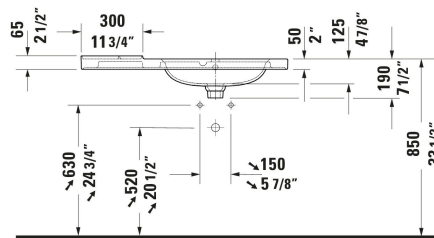

Aurena Wall Mounted Sink # 239010..00 / 239010..00 / 239010..00

| < 39 3/8 " > |

Wall Mounted Sink	Dimension	Weight	Order number
Rectangular, Number of basins: 1 Right, Includes faucet deck: Yes, Number of faucet holes: 1 Middle, Overflow: Yes, Number of pre-marked faucet holes: 1, incl. push-open waste, Includes ceramic drain cover, Back side glazed: No, 39 3/8 "			
Colors			
AA White HygieneGlaze Plus (an antibacterial ceramic glaze that provides almost indefinite effectiveness) AC White Satin Matt HygieneGlaze Plus (an antibacterial ceramic glaze that provides almost indefinite effectiveness) AF Black Matt HygieneGlaze Plus (an antibacterial ceramic glaze that provides almost indefinite effectiveness)			
Variant			
● ● White High Gloss	39 3/8 "x7 1/2 "	48.502 lb	239010..00
● ● White Satin Matte	39 3/8 "x7 1/2 "	48.502 lb	239010..00
● ● Black Matte	39 3/8 "x7 1/2 "	48.502 lb	239010..00
Suitable products			
Console Number of storage surface: 1, Number of towel rails: 1, Pedestal color: Brushed Nickel Aluminum, Adjustable height, 38 3/4 x 19 3/8 "			AU4587
Vanity Cabinet Number of drawers: 2, Number of towel rails: 1, Without handle, Siphon cut-out: Yes, Panel: Yes, Slow close, Pressure inlet, Profile: Nickel, Brushed, Aluminum, Drawer organizer Optional, Feet Yes, Adjustable height, 38 3/4 x 19 3/8 "	38 3/4 x 19 3/8 "		AU4577

All drawings contain the necessary measurements which are subject to standard tolerances. They are stated in inch & mm and are non-binding. Exact measurements, in particular for customized installation scenarios, can only be taken from the finished ceramic piece.