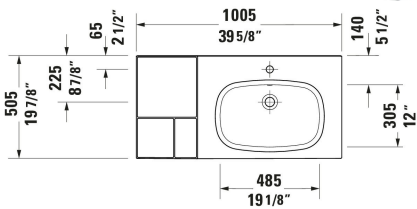

Aurena Wall Mounted Sink # 239010..00 / 239010..00 / 239010..00

| < 39 3/8 " > |

Wall Mounted Sink	Dimension	Weight	Order number
Rectangular, Number of basins: 1 Right, Includes faucet deck: Yes, Number of faucet holes: 1 Middle, Overflow: Yes, Number of pre-marked faucet holes: 1, incl. push-open waste, Includes ceramic drain cover, Back side glazed: No, 39 3/8 "			
Colors			
AA White HygieneGlaze Plus (an antibacterial ceramic glaze that provides almost indefinite effectiveness) AC White Satin Matt HygieneGlaze Plus (an antibacterial ceramic glaze that provides almost indefinite effectiveness) AF Black Matt HygieneGlaze Plus (an antibacterial ceramic glaze that provides almost indefinite effectiveness)			
Variant			
● ● White High Gloss	39 3/8 "x7 1/2 "	48.502 lb	239010..00
● ● White Satin Matte	39 3/8 "x7 1/2 "	48.502 lb	239010..00
● ● Black Matte	39 3/8 "x7 1/2 "	48.502 lb	239010..00
Suitable products			
Console Number of storage surface: 1, Number of towel rails: 1, Pedestal color: Brushed Nickel Aluminum, Adjustable height, 38 3/4 x 19 3/8 "			AU4587
Vanity Cabinet Number of drawers: 2, Number of towel rails: 1, Without handle, Siphon cut-out: Yes, Panel: Yes, Slow close, Pressure inlet, Profile: Nickel, Brushed, Aluminum, Drawer organizer Optional, Feet Yes, Adjustable height, 38 3/4 x 19 3/8 "	38 3/4 x 19 3/8 "		AU4577

All drawings contain the necessary measurements which are subject to standard tolerances. They are stated in inch & mm and are non-binding. Exact measurements, in particular for customized installation scenarios, can only be taken from the finished ceramic piece.