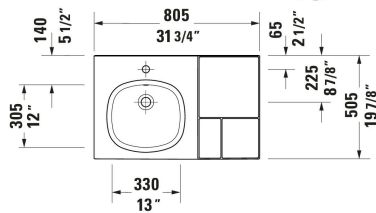

Aurena Wall Mounted Sink # 238980..00 / 238980..00 / 238980..00

|< 31 1/2 " >|

Wall Mounted Sink	Dimension	Weight	Order number
Rectangular, Number of basins: 1 Left, Includes faucet deck: Yes, Number of faucet holes: 1 Middle, Overflow: Yes, Number of pre-marked faucet holes: 1, incl. push-open waste, Includes ceramic drain cover, Back side glazed: No, 31 1/2 "			
Colors			
AA White HygieneGlaze Plus (an antibacterial ceramic glaze that provides almost indefinite effectiveness) AC White Satin Matt HygieneGlaze Plus (an antibacterial ceramic glaze that provides almost indefinite effectiveness) AF Black Matt HygieneGlaze Plus (an antibacterial ceramic glaze that provides almost indefinite effectiveness)			
Variant			
● ● White High Gloss	31 1/2 "x7 1/2 "	41.888 lb	238980..00
● ● White Satin Matte	31 1/2 "x7 1/2 "	41.888 lb	238980..00
● ● Black Matte	31 1/2 "x7 1/2 "	41.888 lb	238980..00
Suitable products			
Console Number of storage surface: 1, Number of towel rails: 1, Pedestal color: Brushed Nickel Aluminum, Adjustable height, 30 7/8 x 19 3/8 "			AU4584
Vanity Cabinet Number of drawers: 2, Number of towel rails: 1, Without handle, Siphon cut-out: Yes, Panel: Yes, Slow close, Pressure inlet, Profile: Nickel, Brushed, Aluminum, Drawer organizer Optional, Feet Yes, Adjustable height, 30 7/8 x 19 3/8 "	30 7/8 x 19 3/8 "		AU4574

All drawings contain the necessary measurements which are subject to standard tolerances. They are stated in inch & mm and are non-binding. Exact measurements, in particular for customized installation scenarios, can only be taken from the finished ceramic piece.