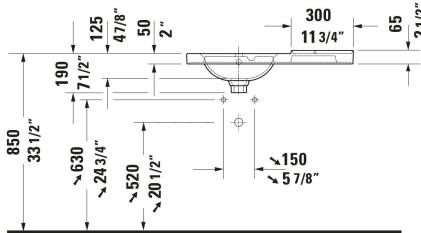

Aurena Wall Mounted Sink # 238980..00 / 238980..00 / 238980..00

|< 31 1/2 " >|

Wall Mounted Sink	Dimension	Weight	Order number
Rectangular, Number of basins: 1 Left, Includes faucet deck: Yes, Number of faucet holes: 1 Middle, Overflow: Yes, Number of pre-marked faucet holes: 1, incl. push-open waste, Includes ceramic drain cover, Back side glazed: No, 31 1/2 "			
Colors			
AA White HygieneGlaze Plus (an antibacterial ceramic glaze that provides almost indefinite effectiveness) AC White Satin Matt HygieneGlaze Plus (an antibacterial ceramic glaze that provides almost indefinite effectiveness) AF Black Matt HygieneGlaze Plus (an antibacterial ceramic glaze that provides almost indefinite effectiveness)			
Variant			
● ● White High Gloss	31 1/2 "x7 1/2 "	41.888 lb	238980..00
● ● White Satin Matte	31 1/2 "x7 1/2 "	41.888 lb	238980..00
● ● Black Matte	31 1/2 "x7 1/2 "	41.888 lb	238980..00
Suitable products			
Console Number of storage surface: 1, Number of towel rails: 1, Pedestal color: Brushed Nickel Aluminum, Adjustable height, 30 7/8 x 19 3/8 "			AU4584
Vanity Cabinet Number of drawers: 2, Number of towel rails: 1, Without handle, Siphon cut-out: Yes, Panel: Yes, Slow close, Pressure inlet, Profile: Nickel, Brushed, Aluminum, Drawer organizer Optional, Feet Yes, Adjustable height, 30 7/8 x 19 3/8 "	30 7/8 x 19 3/8 "		AU4574

All drawings contain the necessary measurements which are subject to standard tolerances. They are stated in inch & mm and are non-binding. Exact measurements, in particular for customized installation scenarios, can only be taken from the finished ceramic piece.